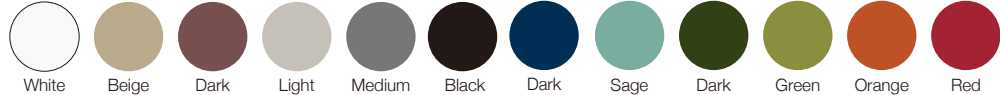

Line up

Back Heights

Extra High Back

High Back

Low Back

Options

Movable Headrest

Fixed Headrest

Hanger

Lumbar Support

Arm Types

Adjustable Arms

Fixed Arms

Without Arms

Seat Types

Mesh

Cushion

Body Colors

White Black

Standard Mesh Colors

White Beige Dark Brown Light Gray Medium Gray Black Dark Blue Sage Dark Green Green Orange Red Red

Frame Colors

Polished Silver

Graduation Mesh Colors