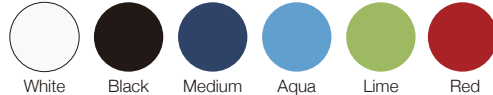

Cushion

Body Colors

White Black

Standard Mesh Colors

White Beige Dark Brown Light Gray Medium Gray Black Dark Blue Sage Dark Green Green Orange Red Red

Frame Colors

Polished Silver

Graduation Mesh Colors