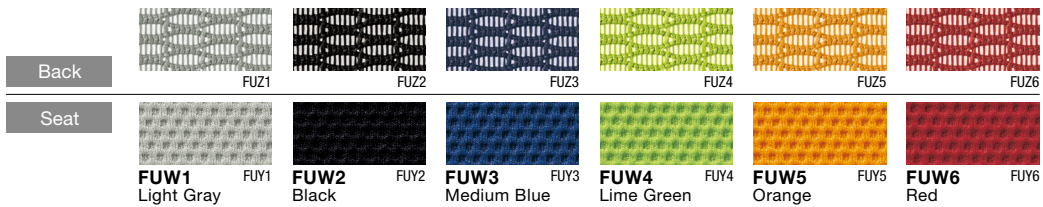

Lumbar Support

Options

Adjustable Headrest(1D)

COJ01B-FU□□ (Black Body)

COJ01W-FU□□ (White Body)

Headrest mesh is the same color as the back mesh

Adjustable Headrest(2D)

COJ02B-FU□□ (Black Body)

COJ02W-FU□□ (White Body)

Headrest fabric is the same color as the seat fabric

Adjustable Hanger

COJ26Y-G□□□

(G721:Black, GB03:White)

Product Code

Color Variations

Fabric 1

FUW []

Fabric 2

FUU []

FUV []

Dimensions

Chair Type	Adjustable Armrest	Fixed Armrest
High Back with 1D Headrest	 <p>675(Arm) 520(Seat) 485(Back) 540~580 400~440 610~810 430~530 1200~1380 φ 682 (leg outside diameter)</p>	 <p>675(Arm) 520(Seat) 485(Back) 540~580 400~440 630~730 430~530 1200~1380 φ 682 (leg outside diameter)</p>
High Back with 2D Headrest	 <p>675(Arm) 520(Seat) 485(Back) 530~570 400~440 610~810 430~530 1210~1410 φ 682 (leg outside diameter)</p>	 <p>675(Arm) 520(Seat) 485(Back) 530~570 400~440 630~730 430~530 1210~1410 φ 682 (leg outside diameter)</p>
High Back	 <p>675(Arm) 520(Seat) 485(Back) 517~557 400~440 610~810 430~530 993~1093 φ 682 (leg outside diameter)</p>	 <p>675(Arm) 520(Seat) 485(Back) 517~557 400~440 630~730 430~530 993~1093 φ 682 (leg outside diameter)</p>