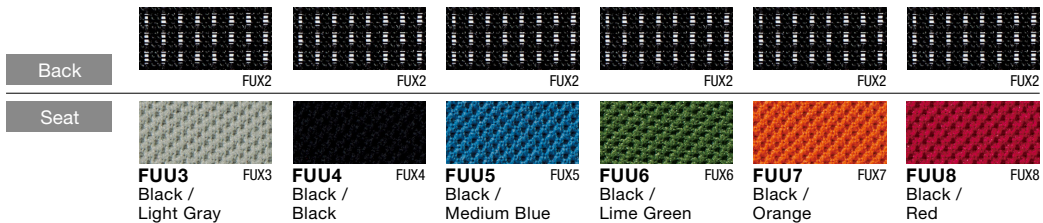

Fabric 2

FUU [ ]