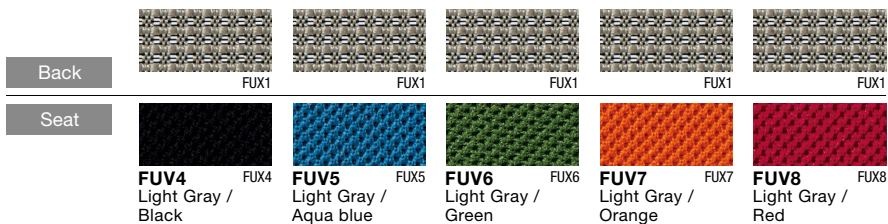

Abilis

Spec Guide

Issued January 2025

okamura

Abilis

Color options for Body and Leg

Body Black

Black

Lumbar Support

Options

Adjustable Headrest(1D)

COJ01B-FU□□ (Black Body)

COJ01W-FU□□ (White Body)

Headrest mesh is the same color as the back mesh

Adjustable Headrest(2D)

COJ02B-FU□□ (Black Body)

COJ02W-FU□□ (White Body)

Headrest fabric is the same color as the seat fabric

Adjustable Hanger

COJ26Y-G□□□

(G721:Black, GB03:White)

Product Code

Color Variations

Fabric 1

FUW []

Fabric 2

FUU []

FUV []

Dimensions

Chair Type	Adjustable Armrest	Fixed Armrest
High Back with 1D Headrest	 <p>675(Arm) 520(Seat) 485(Back) 540~580 400~440 610~810 430~530 1200~1380 φ 682 (leg outside diameter)</p>	 <p>675(Arm) 520(Seat) 485(Back) 540~580 400~440 630~730 430~530 1200~1380 φ 682 (leg outside diameter)</p>
High Back with 2D Headrest	 <p>675(Arm) 520(Seat) 485(Back) 530~570 400~440 610~810 430~530 1210~1410 φ 682 (leg outside diameter)</p>	 <p>675(Arm) 520(Seat) 485(Back) 530~570 400~440 630~730 430~530 1210~1410 φ 682 (leg outside diameter)</p>
High Back	 <p>675(Arm) 520(Seat) 485(Back) 517~557 400~440 610~810 430~530 993~1093 φ 682 (leg outside diameter)</p>	 <p>675(Arm) 520(Seat) 485(Back) 517~557 400~440 630~730 430~530 993~1093 φ 682 (leg outside diameter)</p>