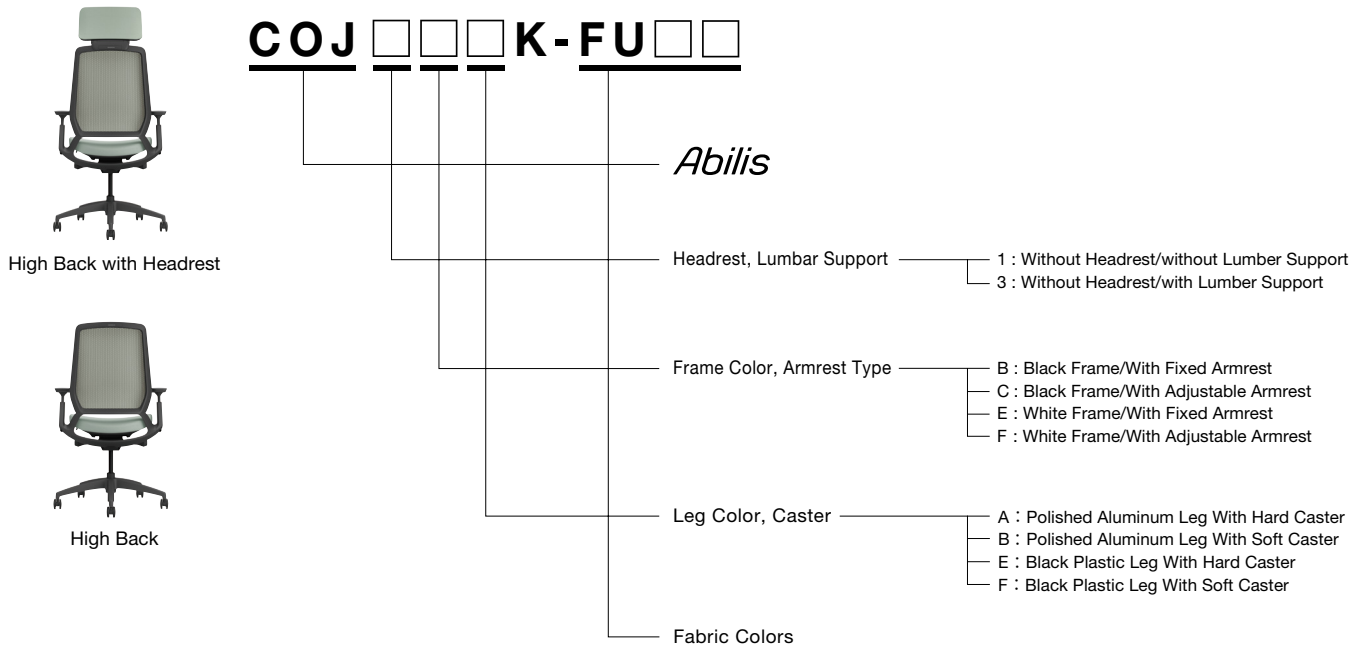

Lumbar Support

Options

Adjustable Headrest(1D)

COJ01B-FU□□ (Black Body)

COJ01W-FU□□ (White Body)

Headrest mesh is the same color as the back mesh

Adjustable Headrest(2D)

COJ02B-FU□□ (Black Body)

COJ02W-FU□□ (White Body)

Headrest fabric is the same color as the seat fabric

Adjustable Hanger

COJ26Y-G□□□

(G721:Black, GB03:White)

Product Code

Color Variations

Fabric 1