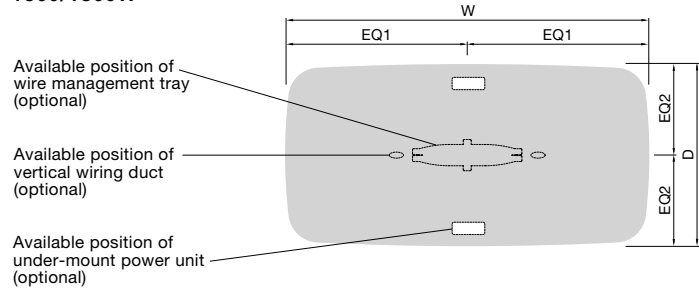

			Product Code
			Soft Square
			
H	W	D	
432	600	600	M53ABB
	900	900	M53ADD
635	600	600	M54ABB
	900	900	M54ADD

Integrated Technology

Phlox table offers two choices of power supply. An in-surface port embedded on the tabletop is visible and easily accessible, while under-mounted power is concealed beneath the surface, keeping the tabletop clean and flat. Mesh wire management trays can be attached under the tabletop to neatly house power units and loose cables. Matching vertical wiring ducts can be paired with the trays to keep cable management tidy.

Wire routing diagram

When not using power strip

When using power strip

Power unit positions

In-surface power unit

900W

1500/1800W

1050/1200W

2100/2400W

Under-mount power unit

1500/1800W

900/1050/1200W

2100/2400W

Power unit

In-surface power unit

The in-surface power unit is embedded neatly on the tabletop and yet it offers the required power and data function for a meeting area. The in-surface power unit is installed on site and the table with cutouts need to be specified. Addition to the basic power port, USB charging ports and data ports such as HDMI and RJ45 are available as an option.