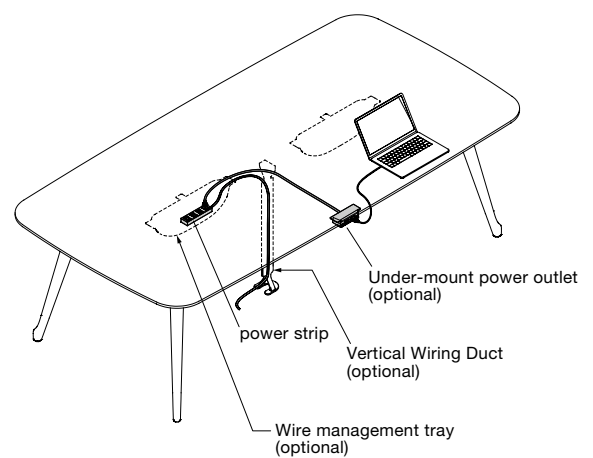

			Product Code
			Soft Square
			
H	W	D	
432	600	600	M53ABB
	900	900	M53ADD
635	600	600	M54ABB
	900	900	M54ADD

Integrated Technology

Phlox table offers two choices of power supply. An in-surface port embedded on the tabletop is visible and easily accessible, while under-mounted power is concealed beneath the surface, keeping the tabletop clean and flat. Mesh wire management trays can be attached under the tabletop to neatly house power units and loose cables. Matching vertical wiring ducts can be paired with the trays to keep cable management tidy.

Wire routing diagram

When not using power strip

When using power strip

Power unit positions

In-surface power unit

900W

1500/1800W

1050/1200W

2100/2400W

Under-mount power unit

1500/1800W

900/1050/1200W

2100/2400W

Power unit

In-surface power unit

The in-surface power unit is embedded neatly on the tabletop and yet it offers the required power and data function for a meeting area. The in-surface power unit is installed on site and the table with cutouts need to be specified. Addition to the basic power port, USB charging ports and data ports such as HDMI and RJ45 are available as an option.