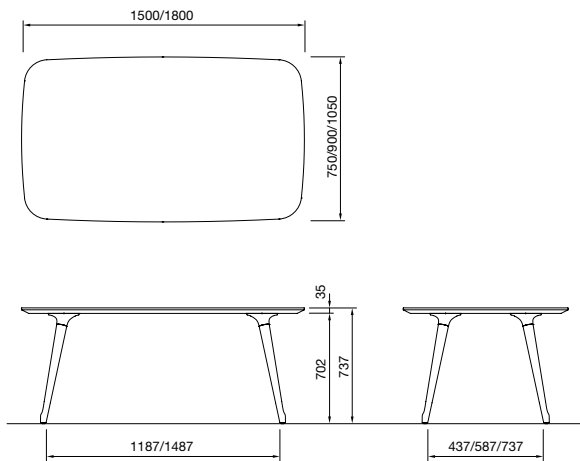

Dimensions

(900 square/round only)

Dimensions

Under-mount power unit

The under-mount power unit is concealed beneath the worksurface keeping the tabletop clean and flat. The under-mount power unit is installed on site and the table without cutouts has the pre-drilled holes to allow the easy installation.

Vertical wiring duct

Optional mesh vertical wiring duct can be attached under the tabletop easily with a thumb screw to keep cable management tidy. There are two sizes you can select from depending on the volume. All tables have insert nut(s) that allow you to install the vertical wiring duct after

For Standard Table

Slim type (50W)
M5P1AA-Y647
Wide type (95W)
M5P1AB-Y647
Y647:Dark Gray

For High Table

Slim type (50W)
M5P1BA-Y647
Wide type (95W)
M5P1BB-Y647
Y647:Dark Gray

Dimensions

Meeting Table

1500/1800W

Standard Height / Soft Rectangle

2100/2400W

Standing Height / Soft Rectangle

Standing Height / Soft Square

Standing Height / Soft Pentagon

Standard Height / Soft Round

Standard Height / Soft Ellipse

Dimensions