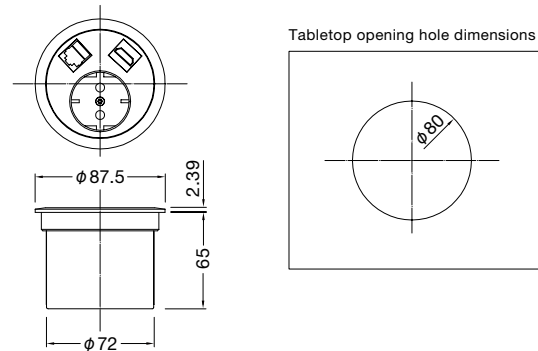

2100/2400W

Under-mount power unit

1500/1800W

900/1050/1200W

2100/2400W

Power unit

In-surface power unit

The in-surface power unit is embedded neatly on the tabletop and yet it offers the required power and data function for a meeting area. The in-surface power unit is installed on site and the table with cutouts need to be specified. Addition to the basic power port, USB charging ports and data ports such as HDMI and RJ45 are available as an option.

Dimensions

(900 square/round only)

Dimensions

Under-mount power unit

The under-mount power unit is concealed beneath the worksurface keeping the tabletop clean and flat. The under-mount power unit is installed on site and the table without cutouts has the pre-drilled holes to allow the easy installation.