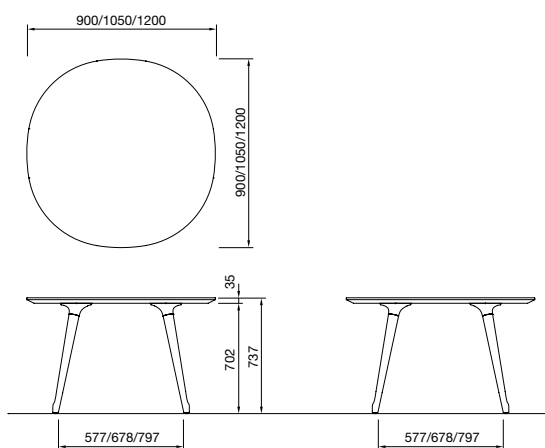

Vertical wiring duct

Optional mesh vertical wiring duct can be attached under the tabletop easily with a thumb screw to keep cable management tidy. There are two sizes you can select from depending on the volume. All tables have insert nut(s) that allow you to install the vertical wiring duct after

For Standard Table

Slim type (50W)
M5P1AA-Y647
Wide type (95W)
M5P1AB-Y647
Y647:Dark Gray

For High Table

Slim type (50W)
M5P1BA-Y647
Wide type (95W)
M5P1BB-Y647
Y647:Dark Gray

Dimensions

Meeting Table

1500/1800W

Standard Height / Soft Rectangle

2100/2400W

Standing Height / Soft Rectangle

Standing Height / Soft Square

Standing Height / Soft Pentagon

Standard Height / Soft Round

Standard Height / Soft Ellipse

Dimensions

Meeting Table

2100/2400W

Standard Height / Soft Trapezoid

1800W

Standing Height / Soft Trapezoid

Low Table

Middle Height / Soft Ellipse

Low Height / Soft Square