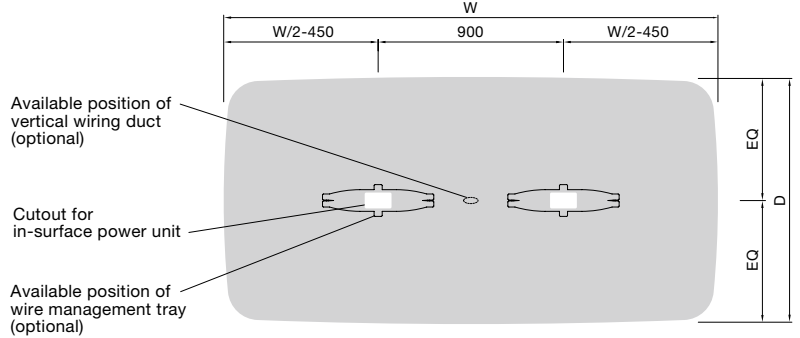

			Product Code
			Soft Square
			
H	W	D	
432	600	600	M53ABB
	900	900	M53ADD
635	600	600	M54ABB
	900	900	M54ADD

Integrated Technology

Phlox table offers two choices of power supply. An in-surface port embedded on the tabletop is visible and easily accessible, while under-mounted power is concealed beneath the surface, keeping the tabletop clean and flat. Mesh wire management trays can be attached under the tabletop to neatly house power units and loose cables. Matching vertical wiring ducts can be paired with the trays to keep cable management tidy.

Wire routing diagram

When not using power strip

When using power strip

Power unit positions

In-surface power unit

900W

1500/1800W

1050/1200W

2100/2400W

Under-mount power unit

1500/1800W

900/1050/1200W

2100/2400W

Power unit

In-surface power unit

The in-surface power unit is embedded neatly on the tabletop and yet it offers the required power and data function for a meeting area. The in-surface power unit is installed on site and the table with cutouts need to be specified. Addition to the basic power port, USB charging ports and data ports such as HDMI and RJ45 are available as an option.

Dimensions

(900 square/round only)

Dimensions

Under-mount power unit

The under-mount power unit is concealed beneath the worksurface keeping the tabletop clean and flat. The under-mount power unit is installed on site and the table without cutouts has the pre-drilled holes to allow the easy installation.