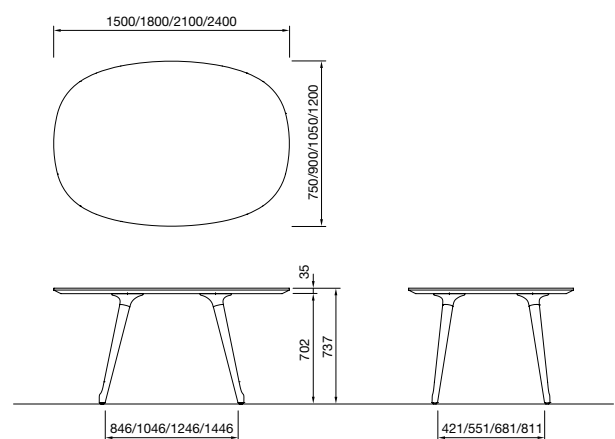

Vertical wiring duct

Optional mesh vertical wiring duct can be attached under the tabletop easily with a thumb screw to keep cable management tidy. There are two sizes you can select from depending on the volume. All tables have insert nut(s) that allow you to install the vertical wiring duct after

For Standard Table

Slim type (50W)
M5P1AA-Y647
Wide type (95W)
M5P1AB-Y647
Y647:Dark Gray

For High Table

Slim type (50W)
M5P1BA-Y647
Wide type (95W)
M5P1BB-Y647
Y647:Dark Gray

Dimensions

Meeting Table

1500/1800W

Standard Height / Soft Rectangle

2100/2400W

Standing Height / Soft Rectangle

Standing Height / Soft Square

Standing Height / Soft Pentagon

Standard Height / Soft Round

Standard Height / Soft Ellipse

Dimensions

Meeting Table

2100/2400W

Standard Height / Soft Trapezoid

1800W

Standing Height / Soft Trapezoid

Low Table

Middle Height / Soft Ellipse

Low Height / Soft Square