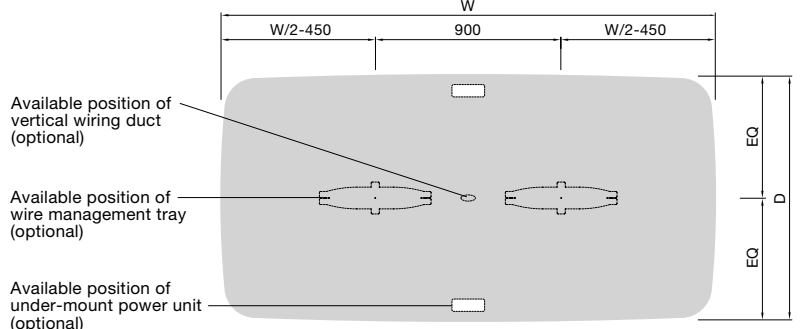

Wire routing diagram

When not using power strip

When using power strip

Power unit positions

In-surface power unit

900W

1500/1800W

1050/1200W

2100/2400W

Under-mount power unit

1500/1800W

900/1050/1200W

2100/2400W

Power unit

In-surface power unit

The in-surface power unit is embedded neatly on the tabletop and yet it offers the required power and data function for a meeting area. The in-surface power unit is installed on site and the table with cutouts need to be specified. Addition to the basic power port, USB charging ports and data ports such as HDMI and RJ45 are available as an option.

Dimensions

(900 square/round only)

Dimensions

Under-mount power unit

The under-mount power unit is concealed beneath the worksurface keeping the tabletop clean and flat. The under-mount power unit is installed on site and the table without cutouts has the pre-drilled holes to allow the easy installation.