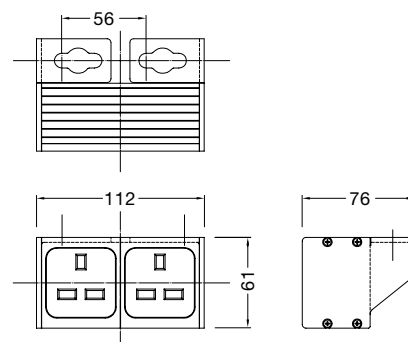

2100/2400W

Under-mount power unit

1500/1800W

900/1050/1200W

2100/2400W

Power unit

In-surface power unit

The in-surface power unit is embedded neatly on the tabletop and yet it offers the required power and data function for a meeting area. The in-surface power unit is installed on site and the table with cutouts need to be specified. Addition to the basic power port, USB charging ports and data ports such as HDMI and RJ45 are available as an option.

Dimensions

(900 square/round only)

Dimensions

Under-mount power unit

The under-mount power unit is concealed beneath the worksurface keeping the tabletop clean and flat. The under-mount power unit is installed on site and the table without cutouts has the pre-drilled holes to allow the easy installation.

Dimensions

Wire management

Wire management tray

Mesh wire management tray with cutout(s) for standard table without cutout afterward.

Effective Dimensions

Compact type

Wide type

Compact type (435W)
M5E1AA-Y647
Y647:Dark Gray