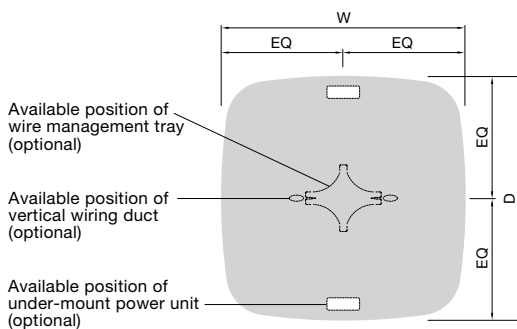

Wire routing diagram

When not using power strip

When using power strip

Power unit positions

In-surface power unit

900W

1500/1800W

1050/1200W

2100/2400W

Under-mount power unit

1500/1800W

900/1050/1200W

2100/2400W

Power unit

In-surface power unit

The in-surface power unit is embedded neatly on the tabletop and yet it offers the required power and data function for a meeting area. The in-surface power unit is installed on site and the table with cutouts need to be specified. Addition to the basic power port, USB charging ports and data ports such as HDMI and RJ45 are available as an option.

Dimensions

(900 square/round only)

Dimensions

Under-mount power unit

The under-mount power unit is concealed beneath the worksurface keeping the tabletop clean and flat. The under-mount power unit is installed on site and the table without cutouts has the pre-drilled holes to allow the easy installation.