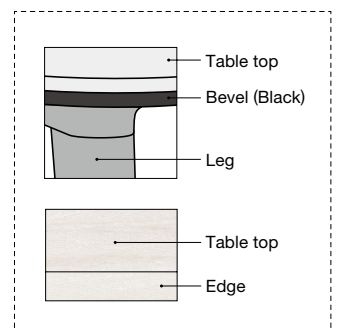

MGC4
Burgundy
(MGY4+GG78)

**Anti-fingerprint laminate surface provides resistance to fingerprints and is easily wiped clean. (Tabletop Surface)

Leg Type

Meeting table

Low table

Leg Finishes

Wood

WJ63
White Oak