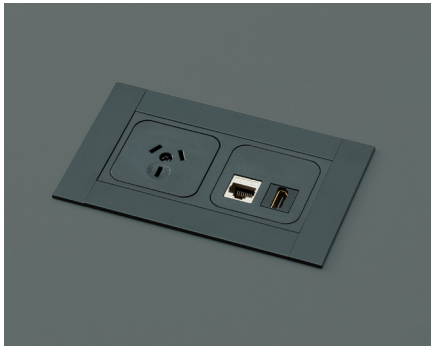

			Product Code
			Soft Square
			
H	W	D	
432	600	600	M53ABB
	900	900	M53ADD
635	600	600	M54ABB
	900	900	M54ADD

Integrated Technology

Phlox table offers two choices of power supply. An in-surface port embedded on the tabletop is visible and easily accessible, while under-mounted power is concealed beneath the surface, keeping the tabletop clean and flat. Mesh wire management trays can be attached under the tabletop to neatly house power units and loose cables. Matching vertical wiring ducts can be paired with the trays to keep cable management tidy.

2100/2400W

Under-mount power unit

1500/1800W

900/1050/1200W

2100/2400W

Power unit

In-surface power unit

The in-surface power unit is embedded neatly on the tabletop and yet it offers the required power and data function for a meeting area. The in-surface power unit is installed on site and the table with cutouts need to be specified. Addition to the basic power port, USB charging ports and data ports such as HDMI and RJ45 are available as an option.

Dimensions

(900 square/round only)

Dimensions

Under-mount power unit

The under-mount power unit is concealed beneath the worksurface keeping the tabletop clean and flat. The under-mount power unit is installed on site and the table without cutouts has the pre-drilled holes to allow the easy installation.