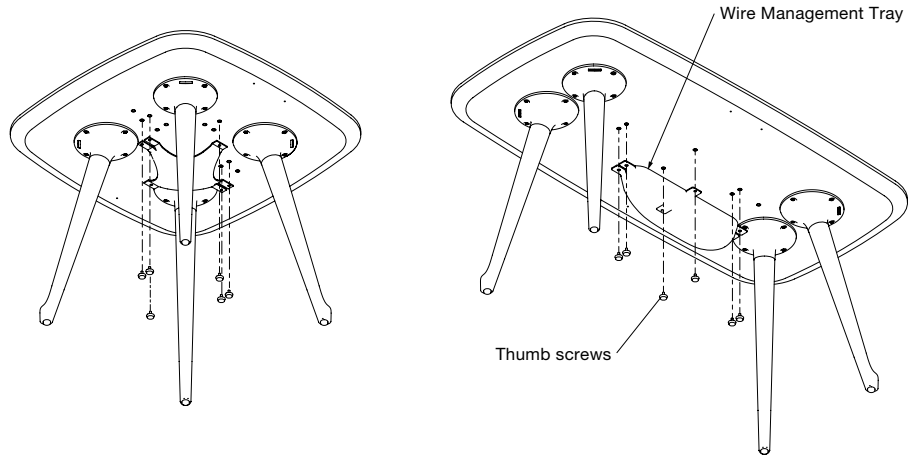

2100/2400W

Under-mount power unit

1500/1800W

900/1050/1200W

2100/2400W

Power unit

In-surface power unit

The in-surface power unit is embedded neatly on the tabletop and yet it offers the required power and data function for a meeting area. The in-surface power unit is installed on site and the table with cutouts need to be specified. Addition to the basic power port, USB charging ports and data ports such as HDMI and RJ45 are available as an option.

Dimensions

(900 square/round only)

Dimensions

Under-mount power unit

The under-mount power unit is concealed beneath the worksurface keeping the tabletop clean and flat. The under-mount power unit is installed on site and the table without cutouts has the pre-drilled holes to allow the easy installation.

Dimensions

Wire management

Wire management tray

Mesh wire management tray with cutout(s) for standard table without cutout afterward.

Effective Dimensions

Compact type

Wide type

Compact type (435W)
M5E1AA-Y647
Y647:Dark Gray