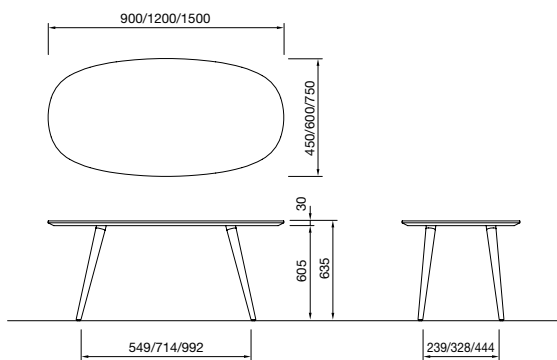

Standard Height / Soft Rectangle

2100/2400W

Standing Height / Soft Rectangle

Standing Height / Soft Square

Standing Height / Soft Pentagon

Standard Height / Soft Round

Standard Height / Soft Ellipse

Dimensions

Meeting Table

2100/2400W

Standard Height / Soft Trapezoid

1800W

Standing Height / Soft Trapezoid

Low Table

Middle Height / Soft Ellipse

Low Height / Soft Square