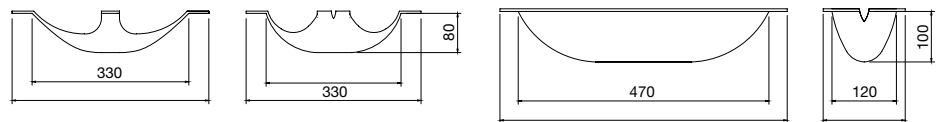

Dimensions

Wire management

Wire management tray

Mesh wire management tray with cutout(s) for standard table without cutout afterward.

Effective Dimensions

Compact type

Wide type

Compact type (435W)
M5E1AA-Y647
Y647:Dark Gray