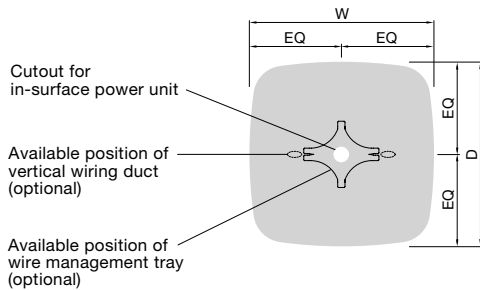

			Product Code
			Soft Square
			
H	W	D	
432	600	600	M53ABB
	900	900	M53ADD
635	600	600	M54ABB
	900	900	M54ADD

Integrated Technology

Phlox table offers two choices of power supply. An in-surface port embedded on the tabletop is visible and easily accessible, while under-mounted power is concealed beneath the surface, keeping the tabletop clean and flat. Mesh wire management trays can be attached under the tabletop to neatly house power units and loose cables. Matching vertical wiring ducts can be paired with the trays to keep cable management tidy.

Wire routing diagram

When not using power strip

When using power strip

Power unit positions

In-surface power unit

900W

1500/1800W

1050/1200W

2100/2400W

Under-mount power unit

1500/1800W

900/1050/1200W

2100/2400W

Power unit

In-surface power unit

The in-surface power unit is embedded neatly on the tabletop and yet it offers the required power and data function for a meeting area. The in-surface power unit is installed on site and the table with cutouts need to be specified. Addition to the basic power port, USB charging ports and data ports such as HDMI and RJ45 are available as an option.