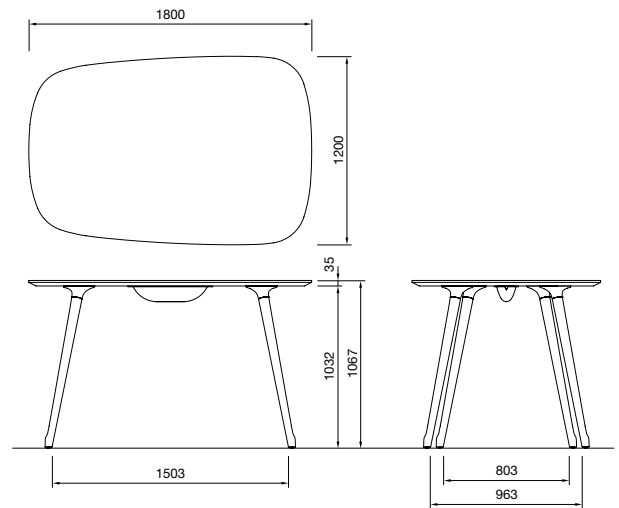

For Standard Table

Slim type (50W)
M5P1AA-Y647
Wide type (95W)
M5P1AB-Y647
Y647:Dark Gray

For High Table

Slim type (50W)
M5P1BA-Y647
Wide type (95W)
M5P1BB-Y647
Y647:Dark Gray

Dimensions

Meeting Table

1500/1800W

Standard Height / Soft Rectangle

2100/2400W

Standing Height / Soft Rectangle

Standing Height / Soft Square

Standing Height / Soft Pentagon

Standard Height / Soft Round

Standard Height / Soft Ellipse

Dimensions

Meeting Table

2100/2400W

Standard Height / Soft Trapezoid

1800W

Standing Height / Soft Trapezoid

Low Table

Middle Height / Soft Ellipse

Low Height / Soft Square