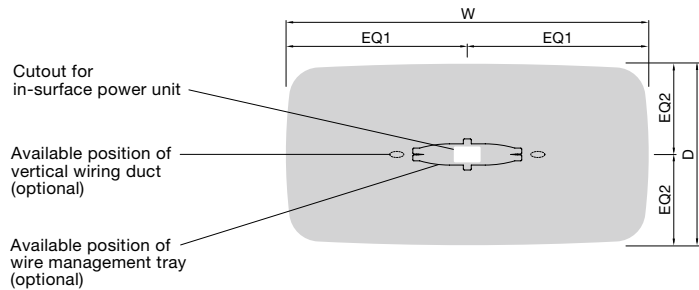

			Product Code
			Soft Square
			
H	W	D	
432	600	600	M53ABB
	900	900	M53ADD
635	600	600	M54ABB
	900	900	M54ADD

Integrated Technology

Phlox table offers two choices of power supply. An in-surface port embedded on the tabletop is visible and easily accessible, while under-mounted power is concealed beneath the surface, keeping the tabletop clean and flat. Mesh wire management trays can be attached under the tabletop to neatly house power units and loose cables. Matching vertical wiring ducts can be paired with the trays to keep cable management tidy.

Wire routing diagram

When not using power strip

When using power strip

Power unit positions

In-surface power unit

900W

1500/1800W

1050/1200W

2100/2400W

Under-mount power unit

1500/1800W

900/1050/1200W

2100/2400W

Power unit

In-surface power unit

The in-surface power unit is embedded neatly on the tabletop and yet it offers the required power and data function for a meeting area. The in-surface power unit is installed on site and the table with cutouts need to be specified. Addition to the basic power port, USB charging ports and data ports such as HDMI and RJ45 are available as an option.