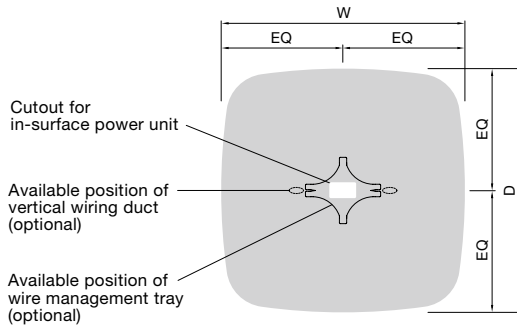

			Product Code
			Soft Square
			
H	W	D	
432	600	600	M53ABB
	900	900	M53ADD
635	600	600	M54ABB
	900	900	M54ADD

Integrated Technology

Phlox table offers two choices of power supply. An in-surface port embedded on the tabletop is visible and easily accessible, while under-mounted power is concealed beneath the surface, keeping the tabletop clean and flat. Mesh wire management trays can be attached under the tabletop to neatly house power units and loose cables. Matching vertical wiring ducts can be paired with the trays to keep cable management tidy.

Wire routing diagram

When not using power strip

When using power strip

Power unit positions

In-surface power unit

900W

1500/1800W

1050/1200W

2100/2400W

Under-mount power unit

1500/1800W

900/1050/1200W

2100/2400W

Power unit

In-surface power unit

The in-surface power unit is embedded neatly on the tabletop and yet it offers the required power and data function for a meeting area. The in-surface power unit is installed on site and the table with cutouts need to be specified. Addition to the basic power port, USB charging ports and data ports such as HDMI and RJ45 are available as an option.