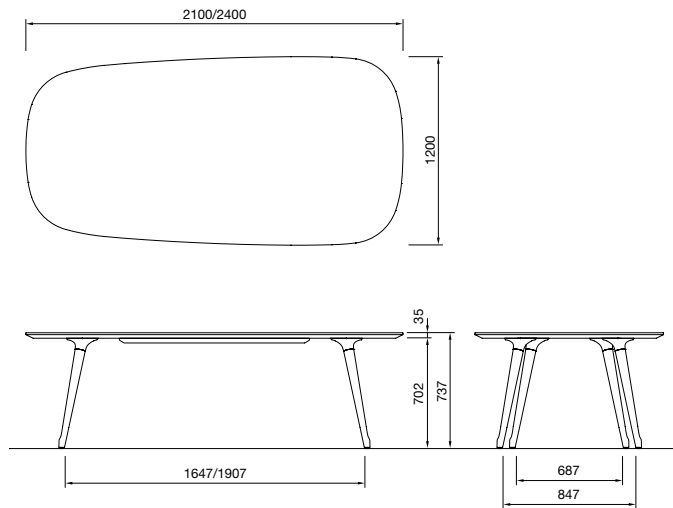

For Standard Table

Slim type (50W)
M5P1AA-Y647
Wide type (95W)
M5P1AB-Y647
Y647:Dark Gray

For High Table

Slim type (50W)
M5P1BA-Y647
Wide type (95W)
M5P1BB-Y647
Y647:Dark Gray

Dimensions

Meeting Table

1500/1800W

Standard Height / Soft Rectangle

2100/2400W

Standing Height / Soft Rectangle

Standing Height / Soft Square

Standing Height / Soft Pentagon

Standard Height / Soft Round

Standard Height / Soft Ellipse

Dimensions

Meeting Table

2100/2400W

Standard Height / Soft Trapezoid

1800W

Standing Height / Soft Trapezoid

Low Table

Middle Height / Soft Ellipse

Low Height / Soft Square