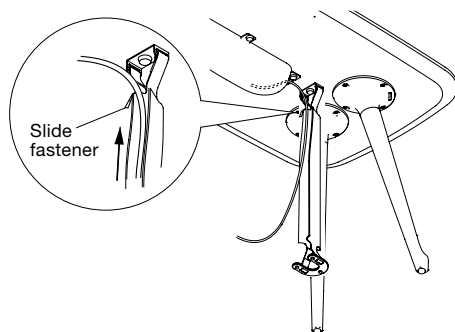

Vertical wiring duct

Optional mesh vertical wiring duct can be attached under the tabletop easily with a thumb screw to keep cable management tidy. There are two sizes you can select from depending on the volume. All tables have insert nut(s) that allow you to install the vertical wiring duct after