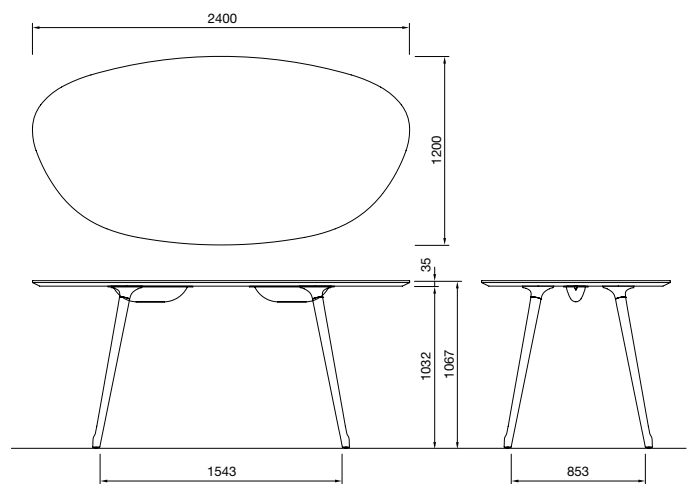

For Standard Table

Slim type (50W)
M5P1AA-Y647
Wide type (95W)
M5P1AB-Y647
Y647:Dark Gray

For High Table

Slim type (50W)
M5P1BA-Y647
Wide type (95W)
M5P1BB-Y647
Y647:Dark Gray

Dimensions

Meeting Table

1500/1800W

Standard Height / Soft Rectangle

2100/2400W

Standing Height / Soft Rectangle

Standing Height / Soft Square

Standing Height / Soft Pentagon

Standard Height / Soft Round

Standard Height / Soft Ellipse

Dimensions

Meeting Table

2100/2400W

Standard Height / Soft Trapezoid

1800W

Standing Height / Soft Trapezoid

Low Table

Middle Height / Soft Ellipse

Low Height / Soft Square