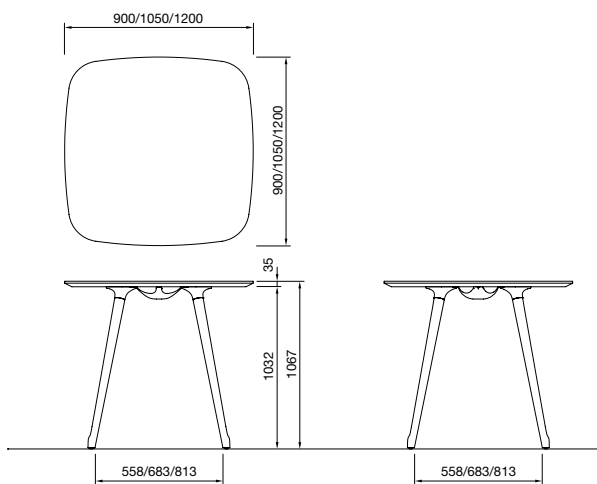

Dimensions

(900 square/round only)

Dimensions

Under-mount power unit

The under-mount power unit is concealed beneath the worksurface keeping the tabletop clean and flat. The under-mount power unit is installed on site and the table without cutouts has the pre-drilled holes to allow the easy installation.

Vertical wiring duct

Optional mesh vertical wiring duct can be attached under the tabletop easily with a thumb screw to keep cable management tidy. There are two sizes you can select from depending on the volume. All tables have insert nut(s) that allow you to install the vertical wiring duct after

For Standard Table

Slim type (50W)
M5P1AA-Y647
Wide type (95W)
M5P1AB-Y647
Y647:Dark Gray

For High Table

Slim type (50W)
M5P1BA-Y647
Wide type (95W)
M5P1BB-Y647
Y647:Dark Gray

Dimensions

Meeting Table

1500/1800W

Standard Height / Soft Rectangle

2100/2400W

Standing Height / Soft Rectangle

Standing Height / Soft Square

Standing Height / Soft Pentagon

Standard Height / Soft Round

Standard Height / Soft Ellipse

Dimensions