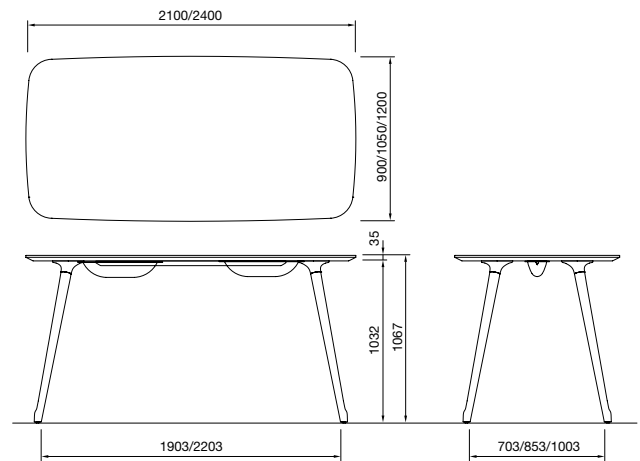

Dimensions

(900 square/round only)

Dimensions

Under-mount power unit

The under-mount power unit is concealed beneath the worksurface keeping the tabletop clean and flat. The under-mount power unit is installed on site and the table without cutouts has the pre-drilled holes to allow the easy installation.

Vertical wiring duct

Optional mesh vertical wiring duct can be attached under the tabletop easily with a thumb screw to keep cable management tidy. There are two sizes you can select from depending on the volume. All tables have insert nut(s) that allow you to install the vertical wiring duct after

For Standard Table

Slim type (50W)
M5P1AA-Y647
Wide type (95W)
M5P1AB-Y647
Y647:Dark Gray

For High Table

Slim type (50W)
M5P1BA-Y647
Wide type (95W)
M5P1BB-Y647
Y647:Dark Gray

Dimensions

Meeting Table

1500/1800W

Standard Height / Soft Rectangle

2100/2400W

Standing Height / Soft Rectangle

Standing Height / Soft Square

Standing Height / Soft Pentagon

Standard Height / Soft Round

Standard Height / Soft Ellipse

Dimensions