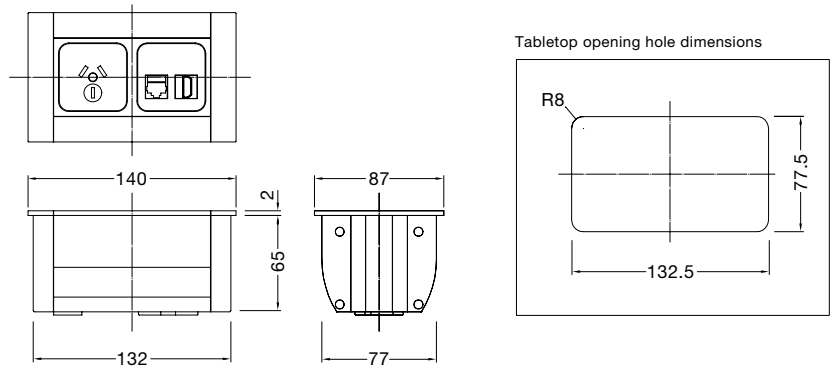

2100/2400W

Under-mount power unit

1500/1800W

900/1050/1200W

2100/2400W

Power unit

In-surface power unit

The in-surface power unit is embedded neatly on the tabletop and yet it offers the required power and data function for a meeting area. The in-surface power unit is installed on site and the table with cutouts need to be specified. Addition to the basic power port, USB charging ports and data ports such as HDMI and RJ45 are available as an option.

Dimensions

(900 square/round only)

Dimensions

Under-mount power unit

The under-mount power unit is concealed beneath the worksurface keeping the tabletop clean and flat. The under-mount power unit is installed on site and the table without cutouts has the pre-drilled holes to allow the easy installation.