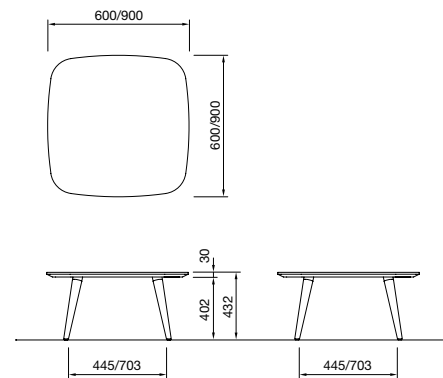

Standard Height / Soft Rectangle

2100/2400W

Standing Height / Soft Rectangle

Standing Height / Soft Square

Standing Height / Soft Pentagon

Standard Height / Soft Round

Standard Height / Soft Ellipse

Dimensions

Meeting Table

2100/2400W

Standard Height / Soft Trapezoid

1800W

Standing Height / Soft Trapezoid

Low Table

Middle Height / Soft Ellipse

Low Height / Soft Square