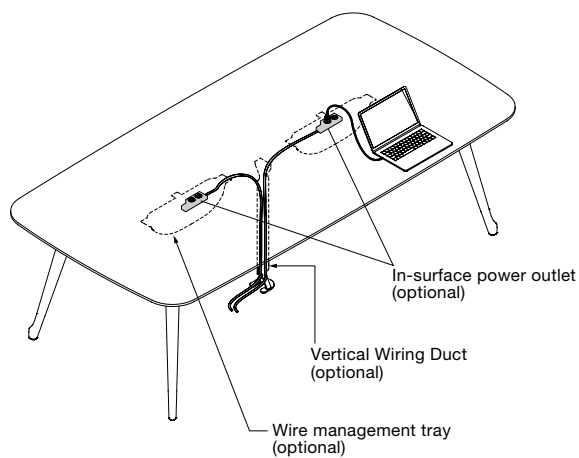

			Product Code
			Soft Square
			
H	W	D	
432	600	600	M53ABB
	900	900	M53ADD
635	600	600	M54ABB
	900	900	M54ADD

Integrated Technology

Phlox table offers two choices of power supply. An in-surface port embedded on the tabletop is visible and easily accessible, while under-mounted power is concealed beneath the surface, keeping the tabletop clean and flat. Mesh wire management trays can be attached under the tabletop to neatly house power units and loose cables. Matching vertical wiring ducts can be paired with the trays to keep cable management tidy.

Wire routing diagram

When not using power strip

When using power strip

Power unit positions

In-surface power unit

900W

1500/1800W

1050/1200W

2100/2400W

Under-mount power unit

1500/1800W

900/1050/1200W

2100/2400W

Power unit

In-surface power unit

The in-surface power unit is embedded neatly on the tabletop and yet it offers the required power and data function for a meeting area. The in-surface power unit is installed on site and the table with cutouts need to be specified. Addition to the basic power port, USB charging ports and data ports such as HDMI and RJ45 are available as an option.