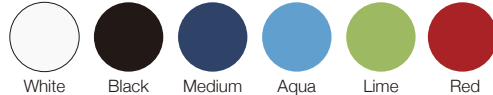

## Body Colors

White Black

## Standard Mesh Colors

White Beige Dark Brown Light Gray Medium Gray Black Dark Blue Sage Dark Green Green Orange Red Red

## Frame Colors

Polished Silver

## Graduation Mesh Colors

White Black Medium Blue Aqua Blue Lime Green Red