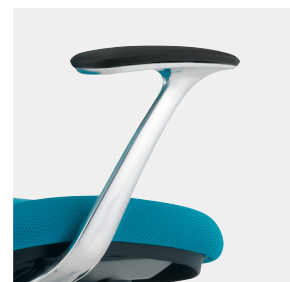

Sabrina

Spec Guide

Issued February 2023

[EN (mm) Standard]

Sabrina Standard

Color options for body

Black

White

Armrest types

Adjustable Armrest

[Options]

C8529A-G□□□□
G721: Black, GB03: White

Fixed Armrest

[Options]

C8524A-G□□□□
G721: Black, GB03: White

Options

Fixed Headrest

C8501Z-FS□□
(Black Body)

C8501X-FS□□
(White body)

Hanger

C8926W-G□□□□
G721: Black, GB03: White

Adjustable Lumbar support

C8518W-G□□□□
G721: Black, GB03: White

Product Code

Mesh & Fabric Colors

Color Variations

Mesh Back and Cushion Seat

FS□□

Fixed Headrest

FS□□

Chair Type	Adjustable Armrest	Fixed Armrest
<p>High Back with Headrest</p>	 <p>φ740 (leg outside diameter) with Hanger and Lumber Support</p>	 <p>φ740 (leg outside diameter) with Hanger and Lumber Support</p>
<p>High Back</p>	 <p>φ740 (leg outside diameter)</p>	 <p>φ740 (leg outside diameter)</p>