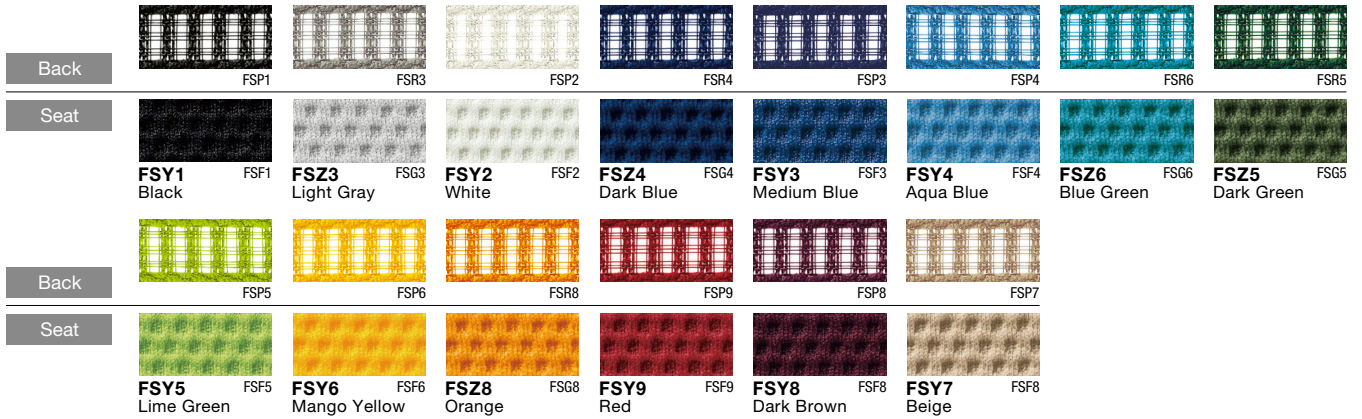

C8 □ □ □ □ - **FS** □ □

Sabrina

Standard ———— K : EN Model (With Brake, Hard Caster)
L : EN Model (With Brake, Soft Caster)

Backrest Height, type ———— 3 : High Back

Leg / Frame Color ———— B : Polished

Body Color ———— R : Black Body
W : White Body

Mesh & Fabric Colors

Color Variations

Mesh Back and Cushion Seat

FS□□

Fixed Headrest

FS□□

Chair Type	Adjustable Armrest	Fixed Armrest
<p>High Back with Headrest</p>	 <p>φ740 (leg outside diameter) with Hanger and Lumber Support</p>	 <p>φ740 (leg outside diameter) with Hanger and Lumber Support</p>
<p>High Back</p>	 <p>φ740 (leg outside diameter)</p>	 <p>φ740 (leg outside diameter)</p>