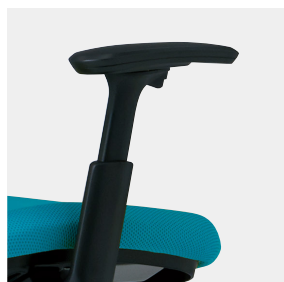

Sabrina

Spec Guide

Issued February 2023

[EN (mm) Standard]

Sabrina Standard

Color options for body

Black

White

Armrest types

Adjustable Armrest

[Options]

C8529A-G□□□□
G721: Black, GB03: White

Fixed Armrest

[Options]

C8524A-G□□□□
G721: Black, GB03: White

Options

Fixed Headrest

C8501Z-FS□□
(Black Body)

C8501X-FS□□
(White body)

Hanger

C8926W-G□□□□
G721: Black, GB03: White

Adjustable Lumbar support

C8518W-G□□□□
G721: Black, GB03: White

Product Code

Mesh & Fabric Colors

Color Variations

Mesh Back and Cushion Seat

FS□□

Fixed Headrest

FS□□

Chair Type	Adjustable Armrest	Fixed Armrest
<p>High Back with Headrest</p>	 <p>φ740 (leg outside diameter) with Hanger and Lumber Support</p>	 <p>φ740 (leg outside diameter) with Hanger and Lumber Support</p>
<p>High Back</p>	 <p>φ740 (leg outside diameter)</p>	 <p>φ740 (leg outside diameter)</p>