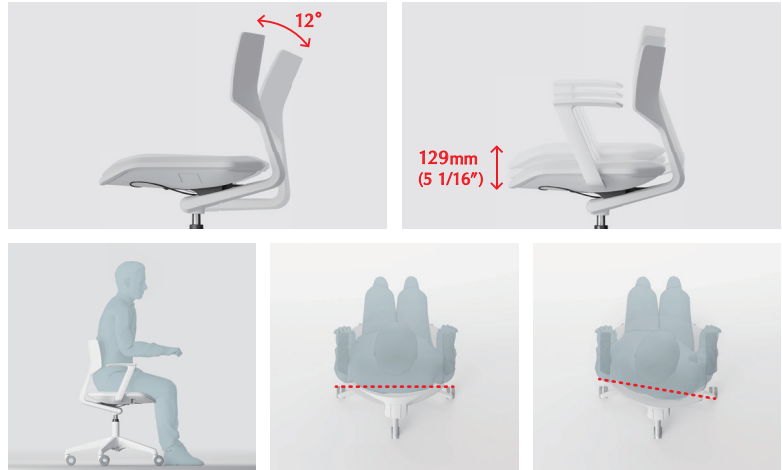

## Touchdown for teams

Connect teams across settings with harmonious classic style.

A modern take on the mid-century swivel chair. Specere's classic, open form conceals a range of contemporary innovations. Take a seat. Adjust the height. Specere does the rest for you. Each sitter gets unique support, based on their weight and movement. Roll it between settings, to host a bigger group. Its style and performance suit any work zone and create an inspiring and comfortable team experience.

## Features

Full, responsive back support. Specere tilts slightly forward and through to a 12° recline. The backrest also tracks natural movement, flexing from side to side. Control the height using a simple steel pin. Specere does the rest responsively.