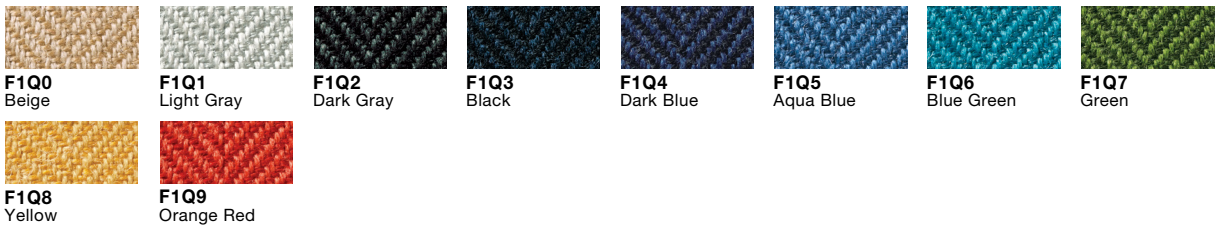

Color Variations

Back and Seat

Herringbone F1Q□