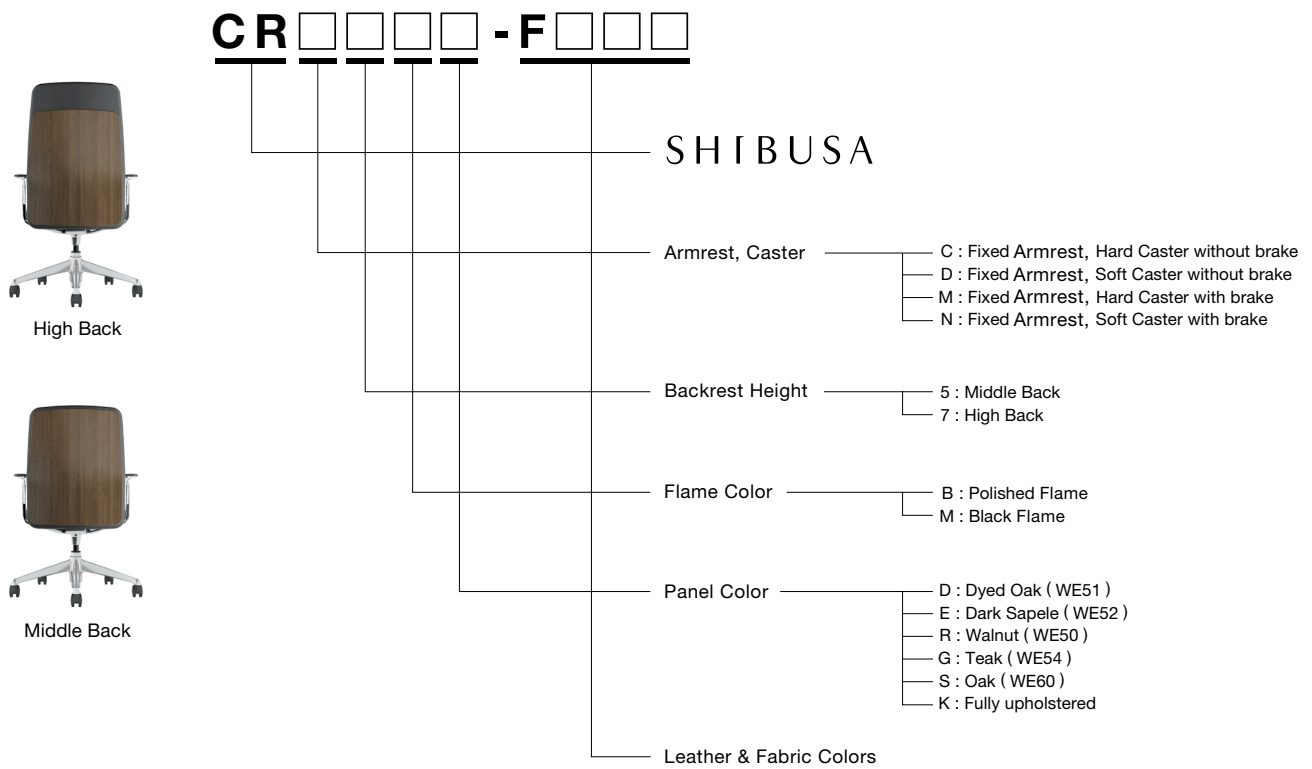

## Back types

---

With Back Panel

Fully Upholstered

## Armrest types

---

Fixed Armrest

The armrest pad is black(G721) only.  
Pale Gray(G726) pad is also available upon  
special request.

# Product Code