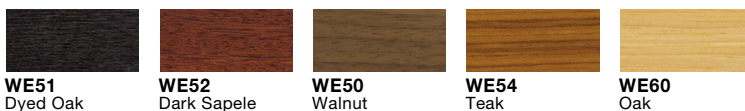

# Color Variations

## Back and Seat

Herringbone F1Q□

Interlock FXW□

Leather P□□□

Back Panel