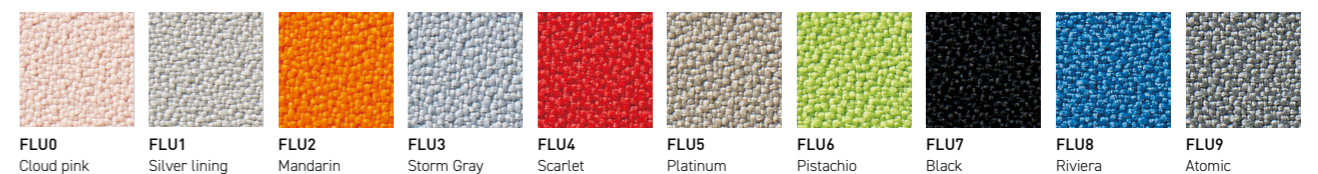

Fixed Long Panel | Fixed End Panel

Fabric

FLU0
Cloud pink

FLU1
Silver lining

FLU2
Mandarin

FLU3
Storm Gray

FLU4
Scarlet

FLU5
Platinum

FLU6
Pistachio

FLU7
Black

FLU8
Riviera

FLU9
Atomic