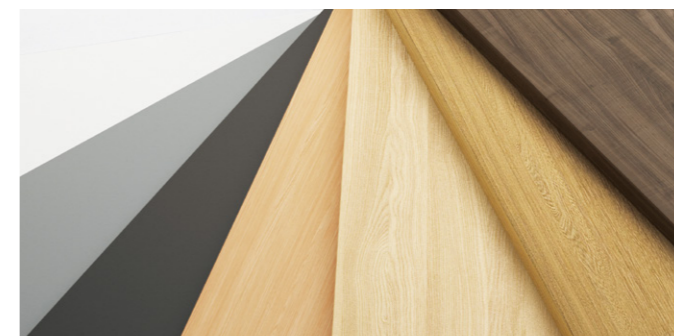

Type A

Type B

Type C

Type D

Low Shelf

High Shelf

### Color Variations

A variety of tabletop colors and wood trims to customize your executive look. Adding wood trims will bring an organic calm to your Manager's desk, while also signifying strength and longevity.