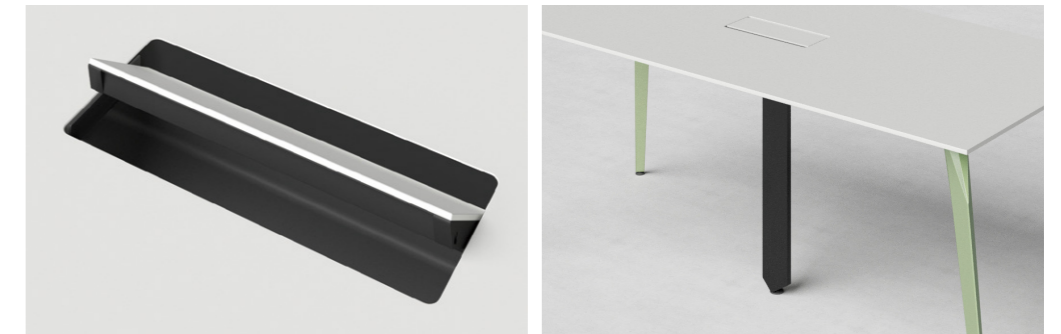

Wiring

A center column provides cable management and stability for your meeting agenda. Functional and recessed flip lids are accessible from both sides.