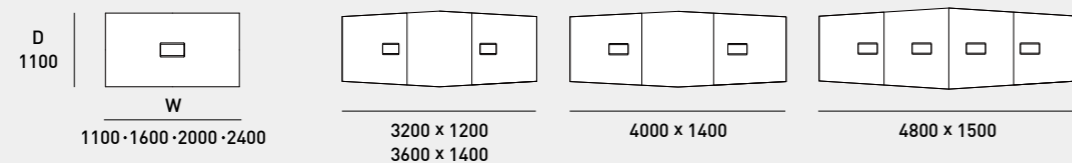

Meeting Table

Standard Height (H=750)