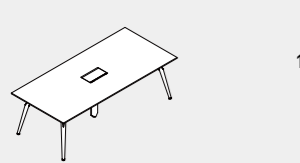

Meeting Table

Standard Height (H=750)