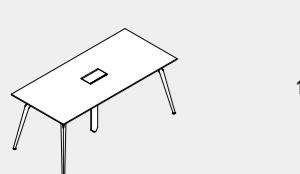

Standing Height (H=1000)