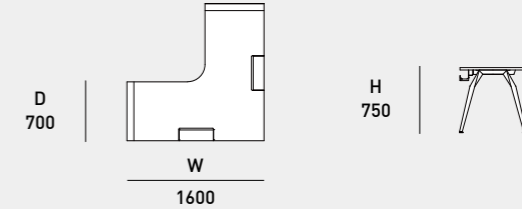

L-Shape Desk (90°,120°)

Inset Leg

Outset Leg

Outset Leg With Wood Trim