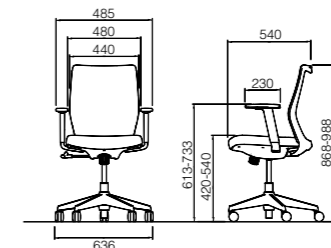

Surrender to the same comfort. Anytime, anywhere.

The quality of a chair is measured by the level of comfort you'd experience after sitting in it for long periods of time.

Primp is a basic chair that supports your back with a soft mesh fabric, giving you nice comfort. Backed up by Okamura's strong DNA in engineering, Primp freshens up the office ambiance with smart design.

Functions

The backrest can be locked at preset position with tension control.

Arm rest is adjustable in the range of 75mm.

Seat height is adjustable in the range of 120 mm.

Synchro reclining mechanism

Synchro reclining mechanism moves in sync with you, when you move in the chair, the backrest and seat move backwards or forwards accordingly, supporting to your body at all times.

Variations

Fixed arm

Colors

Black

Black
FHR1

Gray
FHR2

Blue
FHR6

Green
FHR5

Red
FHR9

Orange
FHR8

PRODUCT CERTIFIED
FOR LOW CHEMICAL
EMISSIONS:
UL.COM/GG
UL 2818