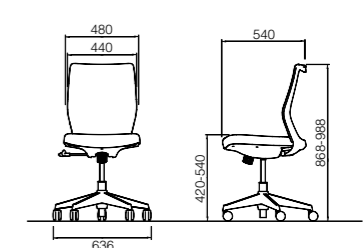

Surrender to the same comfort. Anytime, anywhere.

The quality of a chair is measured by the level of comfort you'd experience after sitting in it for long periods of time.

Primp is a basic chair that supports your back with a soft mesh fabric, giving you nice comfort. Backed up by Okamura's strong DNA in engineering, Primp freshens up the office ambiance with smart design.

Functions

The backrest can be locked at preset position with tension control.

Arm rest is adjustable in the range of 75mm.

Seat height is adjustable in the range of 120 mm.

Synchro reclining mechanism

Synchro reclining mechanism moves in sync with you, when you move in the chair, the backrest and seat move backwards or forwards accordingly, supporting to your body at all times.

Variations

Without arm

Colors

Black

Black
FHR1

Gray
FHR2

Blue
FHR6

Green
FHR5

Red
FHR9

Orange
FHR8

PRODUCT CERTIFIED
FOR LOW CHEMICAL
EMISSIONS:
UL.COM/GG
UL 2818