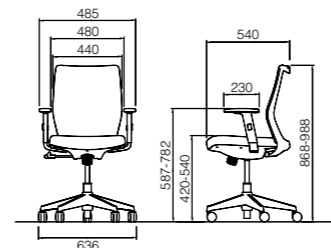

Variations

Adjustable arm