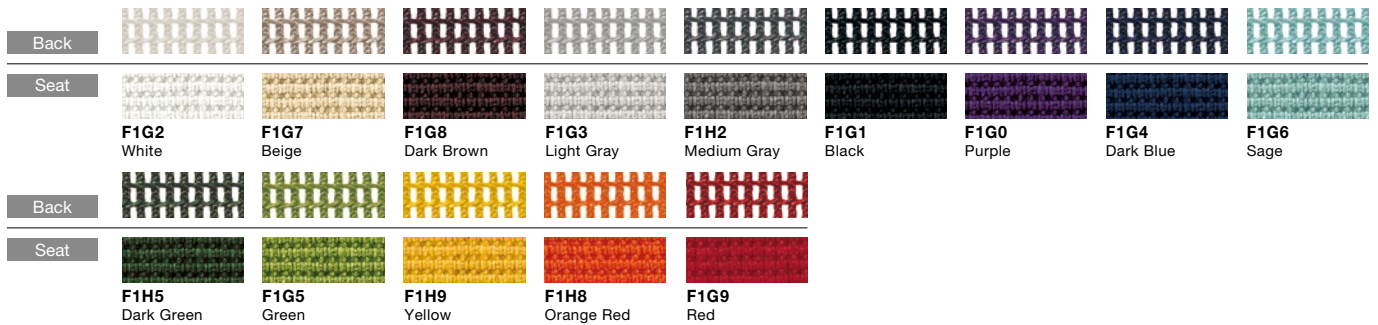

Mesh Back and Upholstered Seat