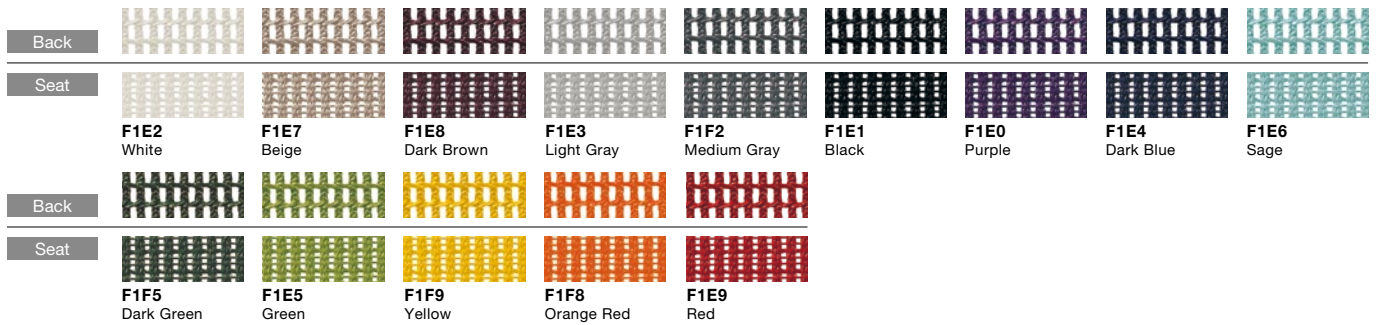

Color Variations

Mesh Back and Mesh Seat