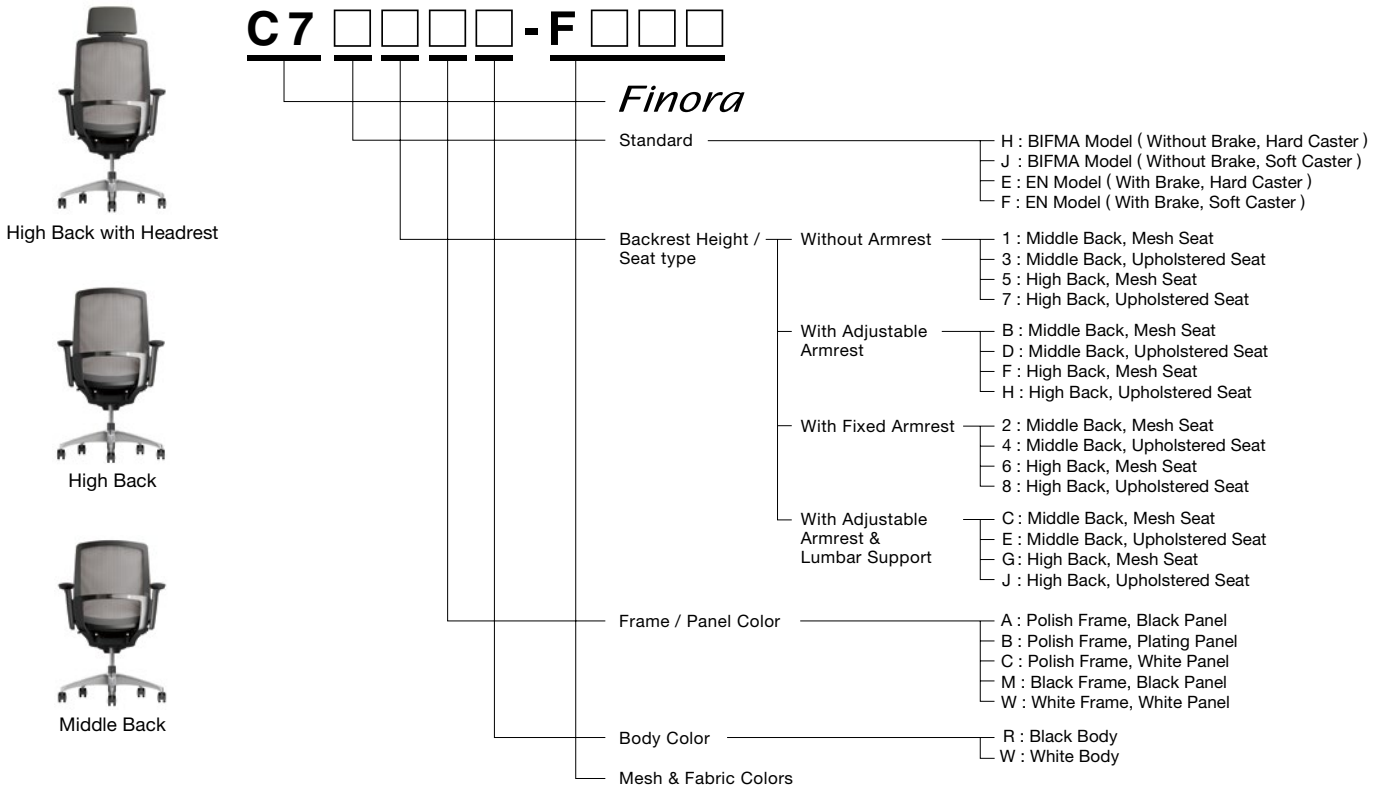

-FBA□,FEA□,FGE□,FPE□,FPF□

Adjustable Hanger

**C7926W-G** □ □ □

G721: Black, GB03: White

Lumbar Support

**C7519W-G728**

G728: Clear gray

# Product Code

# Color Variations