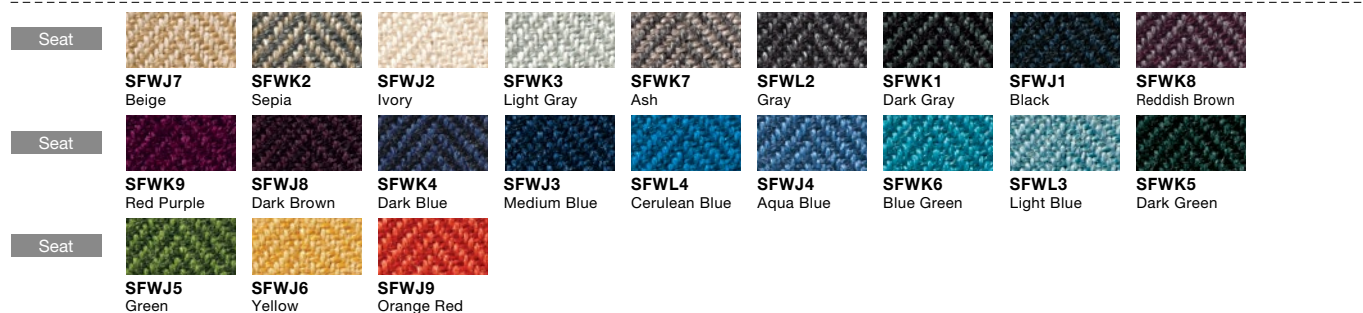

Color Variations **Japan-made** (Special Fabric)

TRAD