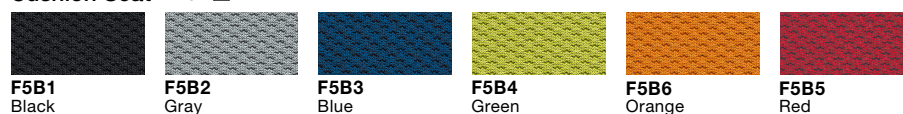

White frame / Gray mesh

Seat type

Slide Seat

Fixed Seat

Leg colors

Polished

Black

Armrest types

Options

Headrest
Black frame
COH01B-F5A1 (Black mesh)
Gray frame
COH01G-F5A2 (Gray mesh)
White frame
COH01W-F5A2 (Gray mesh)

Product Code

Chair Types	Seat Types	Armrest Types	Frame Color	Leg Color	Caster Types	Product Code	
 <p>High Back</p>	Slide Seat	Without Armrest	Black	Black (Resin)	Hard	COH5FH	
					Soft	COH5FG	
				Polished (Alminum)	Hard	COH5FA	
			Soft		COH5FB		
			Hard		COH6FA		
			Soft		COH6FB		
		Gray	Hard	COHAFA			
			Soft	COHAFB			
			White	Hard	COH5EH		
		1D Adjustable Armrest		Black	Black (Resin)	Hard	COH5EG
						Soft	COH5EA
			Polished (Alminum)		Hard	COH5EB	
				Soft	COH6EA		
				Hard	COH6EB		
				Soft	COHAEA		
		Gray	Hard	COHAEB			
			White	Hard	COH5AH		
				3D Adjustable Armrest	Black	Black (Resin)	Soft
	Hard	COH5AA					
	Polished (Alminum)	Soft	COH5AB				
		Hard	COH6AA				
		Soft	COH6AB				
		Hard	COHAAA				
	Gray	Soft	COHAAB				
		White	Hard	COH7FH			
			Fixed Seat	Without Armrest	Black	Black (Resin)	Soft
	Hard						COH7FA
	Polished (Alminum)	Soft				COH7FB	
		Hard			COH8FA		
		Soft			COH8FB		
		Hard			COHBFA		
	Gray	Soft		COHBFB			
		White		Hard	COH7EH		
				1D Adjustable Armrest	Black	Black (Resin)	Soft
	Hard						COH7EA
	Polished (Alminum)	Soft				COH7EB	
Hard		COH8EA					
Soft		COH8EB					
Hard		COHBEA					
Gray	Soft	COHBEB					
	White	Hard		COH7AH			
		3D Adjustable Armrest		Black	Black (Resin)	Soft	COH7AG
Hard						COH7AA	
Polished (Alminum)	Soft		COH7AB				
	Hard		COH8AA				
	Soft		COH8AB				
	Hard		COHBAA				
Gray	Soft	COHBAB					
	White	Hard	COHBAB				
		Soft	COHBAB				

Color Variations

Mesh Back and Headrest

Cushion Seat F5B□

Mesh Performance Flammability : Ca TB117 PASS
BS5852
Abrasion : ASTM D4966-98/30,000 Rubs (Martindale method)

Fabric Performance Abrasion : JIS L 1096