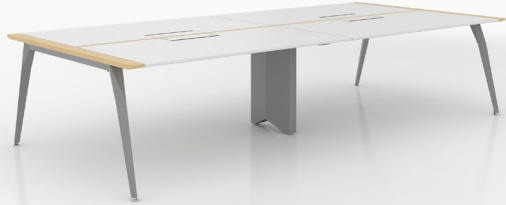

Color Combination Examples - Outset Leg With Wood Trim (2/4)

Example #7, Combination Code: MHR1

Leg

Skip Silver
Z637

Worktop

White
MHP1

Wood Trim

Wood Veneer Light
WG61