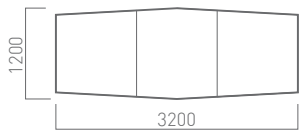

Statement of Line - Conference Table

Polygon

Without Wiring Option

With Wiring Option

Width	Depth	Code
3200	1200	3XP64_

Width	Depth	Code
3200	1200	3XQ64_