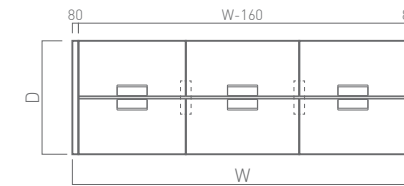

Outset Leg With Wood Trim / Cluster 3

*6 Flip Lids for W3600-5400
*12 Flip Lids for W7200