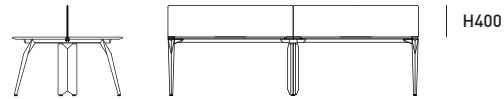

Accessories (Options)

Dimensions: W1200-2400 D14 H400

Color Options - Fabric

Pearl
FZZ1

Gray
FZZ2

Emerald
FZZ3

Medblue
FZZ4

Mink
FZZ6

Pebble
FZZ7

Width	Code
1200	3XTAFZ
1400	3XTBFZ
1500	3XTCFZ
1600	3XTDFZ
1800	3XTEFZ
2400	3XTFFZ

Dimensions: W1400-1600 D14 H500

Section

Color Options - Fabric

Pearl
FZZ1

Gray
FZZ2

Emerald
FZZ3

Medblue
FZZ4

Mink
FZZ6

Pebble
FZZ7

Width	Code
1400	3XTBEZ
1500	3XTCEZ
1600	3XTDEZ