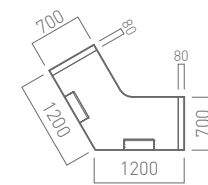

Outset Leg with Wood Trim

Width (One Side)	Depth	Code	H750
1200	700	3XXZ 3 Z