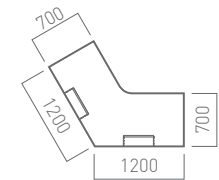

Statement of Line - 120 Degree Desk

Inset Leg

Width (One Side)	Depth	Code	H750
1200	700	3XXZ 1 Z	

Leg Color Options

6th Digit in Code:

A

White
ZH81

B

Neo White
ZA75

C

Skip Silver
Z637

D

Black
Z25

E

Ai Blue
ZH82

F

Mushroom Brown
ZH83

G

Orange
ZH84

H

Wasabi Green
ZH85

120 Degree Desk:

*1 Worktop dimensions are -20mm from the overall size.

*2 Please request and refer to detail drawings before ordering.

*3 Modesty Panel is optional.