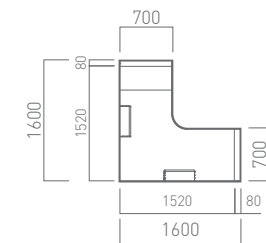

Outset Leg with Wood Trim

Width	Depth	Code
1600	1600	3XUD3_