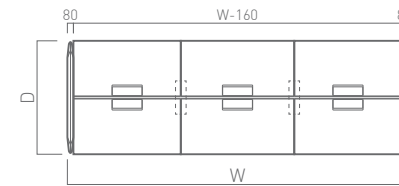

Outset Leg / Cluster 3

*6 Flip Lids for W3600-5400
*12 Flip Lids for W7200