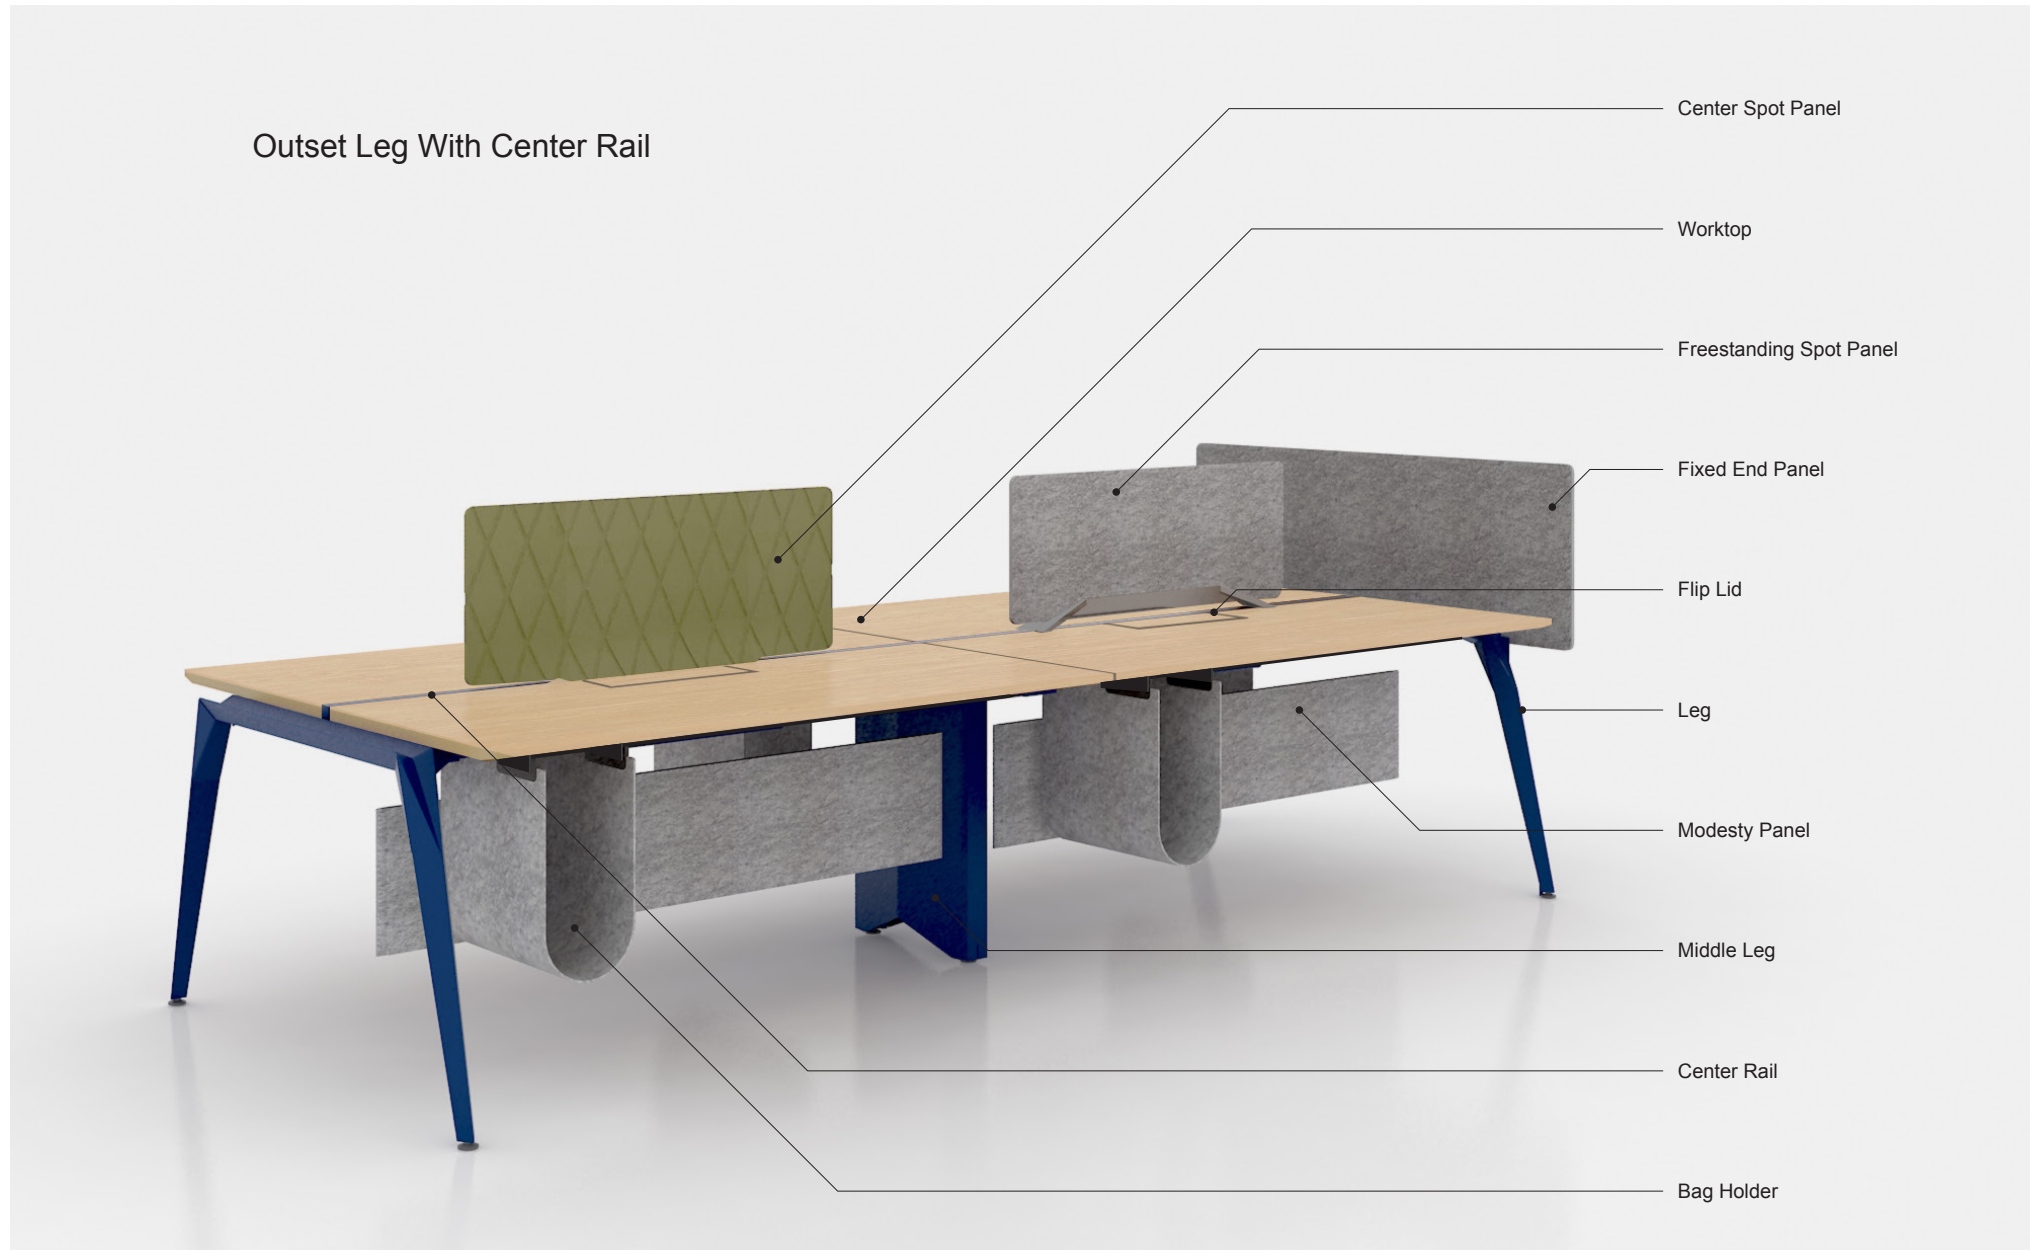

Bench Double