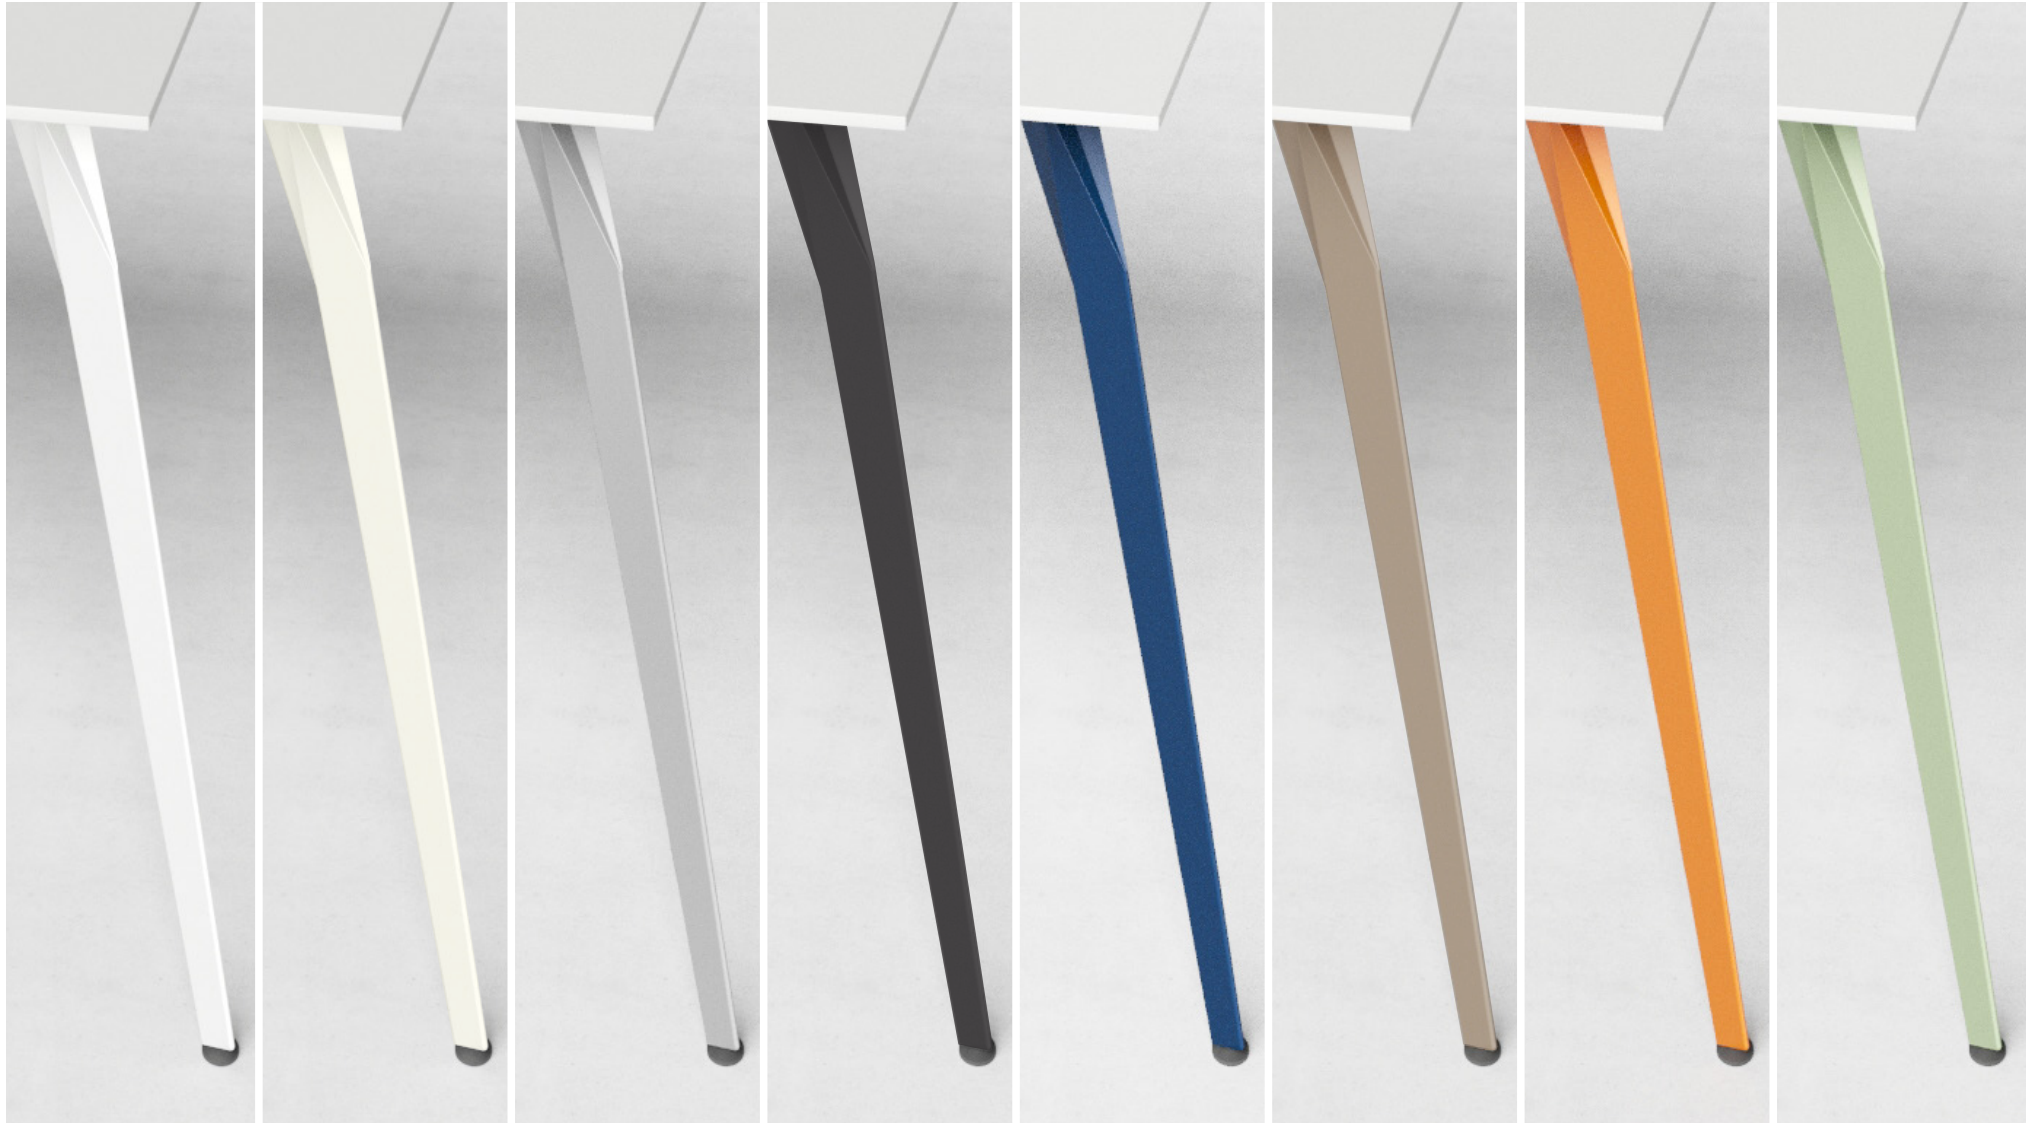

## Leg Color Options - Powder Coat

---

White  
ZH81

Neo White  
ZA75

Skip Silver  
Z637

Black  
Z25

Ai Blue  
ZH82

Mushroom Brown  
ZH83