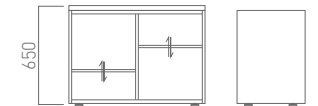

High Shelf

W900 D450 H650

Code

3XVZCZ

Cabinet Top Code

3XWZZZ

Color:

Neo White
ZA75

Skip Silver
Z637

Black
Z25