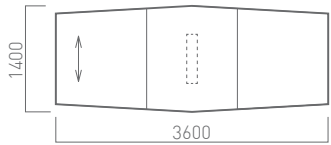

Dimensions (4/5)

Conference Table

Polygon

Without Wiring Option