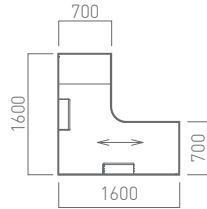

W: 1400 D: 700 H: 750
1500
1600
1800

L-Shape Desk

Inset Leg

Outset Leg