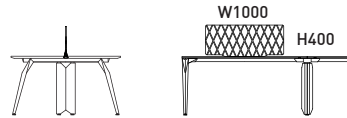

## Accessories (Options)

---

Center Spot Panel (For Bench Double With Center Rail)

Dimensions: W1000 D40 H400

Code

3XT1SZ

Color Options - Felt A

Freestanding Spot Panel (For all types of Bench, Desk & Table)