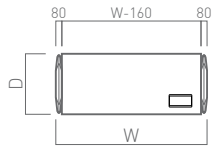

Dimensions (3/5)

Manager Desk

Outset Leg With Wood Trim