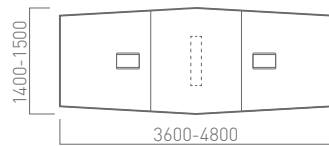

Statement of Line - Conference Table

Polygon

Without Wiring Option

Width	Depth	H750
		Code
3600	1400	3XP74_
4000	1400	3XP84_
4800	1500	3XP94_

With Wiring Option

Width	Depth	H750
		Code
3600	1400	3XQ74_
4000	1400	3XQ84_
4800	1500	3XQ94_