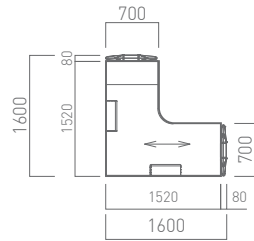

Outset Leg With Wood Trim