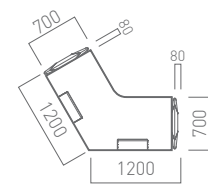

Outset Leg

Width (One Side)	Depth	Code	H750
1200	700	3XXZ 2 Z