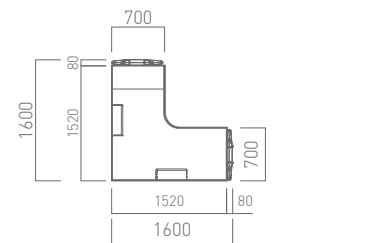

Outset Leg

Width	Depth	Code
1600	1600	3XUD2_