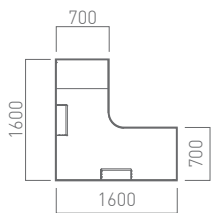

Statement of Line - L-Shape Desk

Inset Leg

Width	Depth	Code
1600	1600	3XUD1_

Leg Color Options

6th Digit in Code:

Color:	A	B	C	D	E	F	G	H
	White ZH81	Neo White ZA75	Skip Silver Z637	Black Z25	Ai Blue ZH82	Mushroom Brown ZH83	Orange ZH84	Wasabi Green ZH85

L-Shape Desk:

- *1 Worktop dimensions are -20mm from the overall size.
- *2 Please request and refer to detail drawings before ordering.
- *3 Modesty Panel is optional.