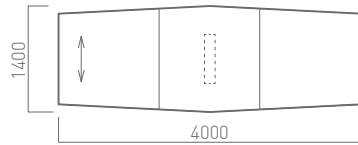

Dimensions (4/5)

Conference Table

Polygon

Without Wiring Option