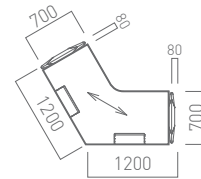

Outset Leg With Wood Trim