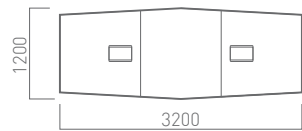

Statement of Line - Conference Table

Polygon

Without Wiring Option

With Wiring Option

Width	Depth	Code
3200	1200	3XP64_

Width	Depth	Code
3200	1200	3XQ64_