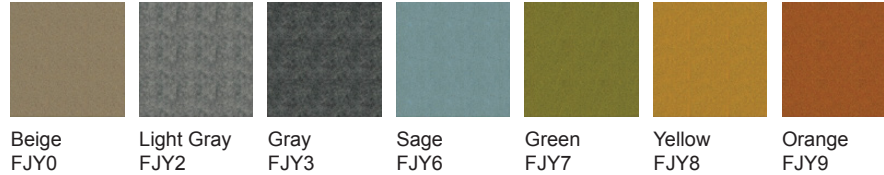

Dimensions: W1000 D40 H400

Code

3XT1SZ

Color Options - Felt A