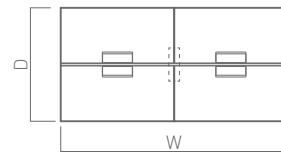

Inset Leg / Cluster 2

*4 Flip Lids for W2400-3600
*8 Flip Lids for W4800