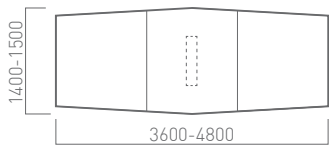

Statement of Line - Conference Table

Polygon

Without Wiring Option

Width	Depth	H750
		Code
3600	1400	3XP74_
4000	1400	3XP84_
4800	1500	3XP94_

With Wiring Option

Width	Depth	H750
		Code
3600	1400	3XQ74_
4000	1400	3XQ84_
4800	1500	3XQ94_