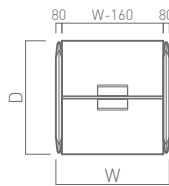

Statement of Line - Bench Double With Center Rail (2/3)

Outset Leg / Cluster 1

*2 Flip Lids for W1200-1800
*4 Flip Lids for W2400