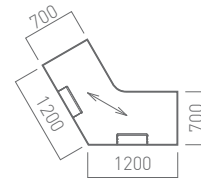

Inset Leg

Outset Leg