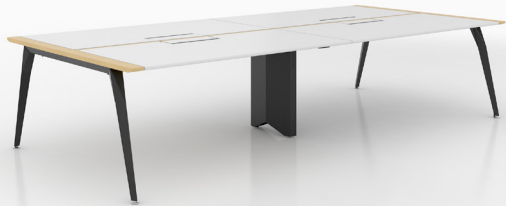

Leg

Skip Silver  
Z637

Worktop

Graphite  
MHP4

Wood Trim

Wood Veneer Dark  
WG63

Example #10, Combination Code: MHR1

Leg