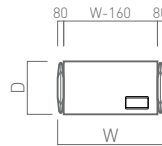

# Dimensions (3/5)

Manager Desk

Outset Leg With Wood Trim

W: 1600 D: 800 H: 750  
1800  
2000

Single Desk

Inset Leg

Outset Leg

W: 1400 D: 700 H: 750  
1500  
1600  
1800