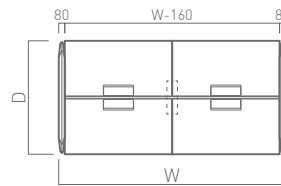

Outset Leg / Cluster 2

*4 Flip Lids for W2400-3600
*8 Flip Lids for W4800