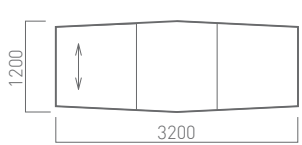

Dimensions (4/5)

Conference Table

Polygon

Without Wiring Option