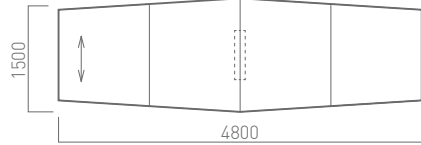

Dimensions (4/5)

Conference Table

Polygon

Without Wiring Option