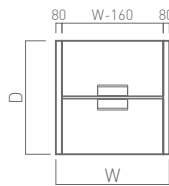

Statement of Line - Bench Double With Center Rail (3/3)

Outset Leg With Wood Trim / Cluster 1

*2 Flip Lids for W1200-1800
*4 Flip Lids for W2400