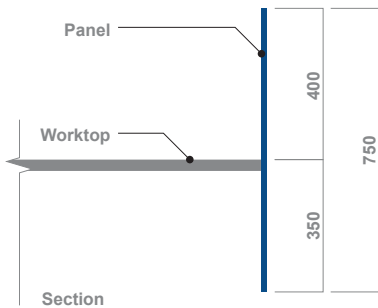

Fixed Full Length Panel