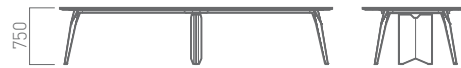

Statement of Line - Conference Table

Polygon

Without Wiring Option

Width	Depth	H750
		Code
3600	1400	3XP74_
4000	1400	3XP84_
4800	1500	3XP94_

With Wiring Option

Width	Depth	H750
		Code
3600	1400	3XQ74_
4000	1400	3XQ84_
4800	1500	3XQ94_