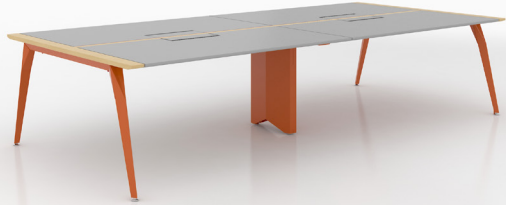

Color Combination Examples - Outset Leg With Wood Trim (4/4)

Example #19, Combination Code: MHR3

Leg

Orange
ZH84

Worktop

Fox
MHP3

Wood Trim

Wood Veneer Light
WG61