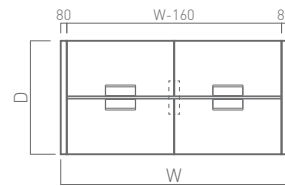

Outset Leg With Wood Trim / Cluster 2

*4 Flip Lids for W2400-3600
*8 Flip Lids for W4800