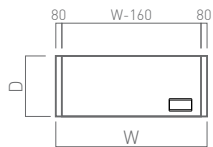

W: 1600 D: 800 H: 750
1800
2000

Single Desk

Inset Leg