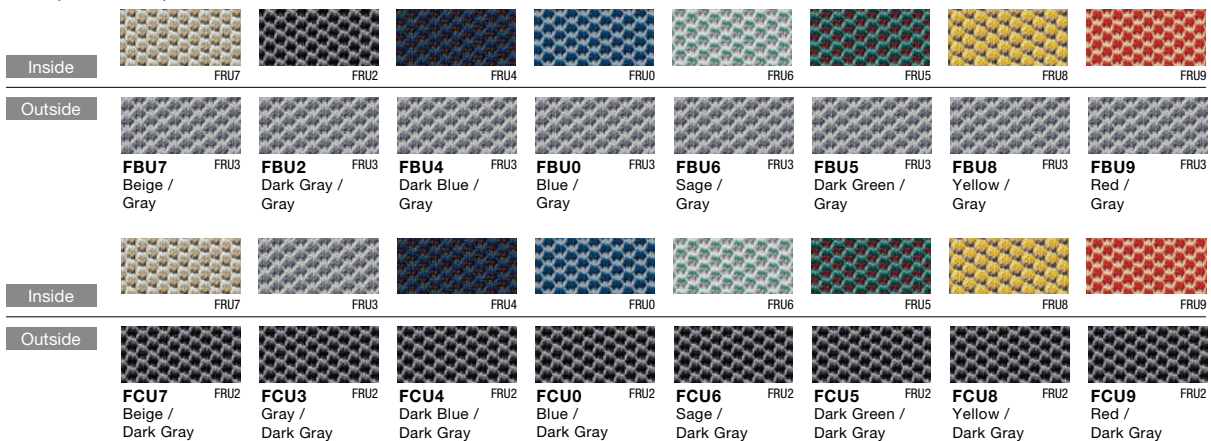

### High Stool

	Leg		Caster	Product Code	Upholstery			
	Type	Color			Re:net (One-toned)	Re:net (Two-toned)		Leather
						Gray	Dark Gray	
	4-leg (Steel)	Black	–	<b>MGA4AG</b>	●		●	
		White	–	<b>MGA4BG</b>	●	●		
	4-leg (Wood)	Natural Oak	–	<b>MGA4WG</b>	●	●		
		Dark Oak	–	<b>MGA4XG</b>	●		●	

## Color Variations

### Re:net (Two-toned)