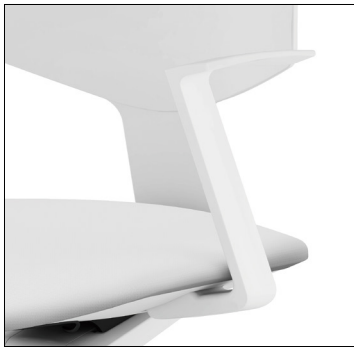

Armrest types

Fixed Armrest

Without Armrest

Caster types

Normal Caster
(Soft Casters, Hard Casters)

Hollow Caster
(Soft Casters only)

Product Code

Swivel Chair